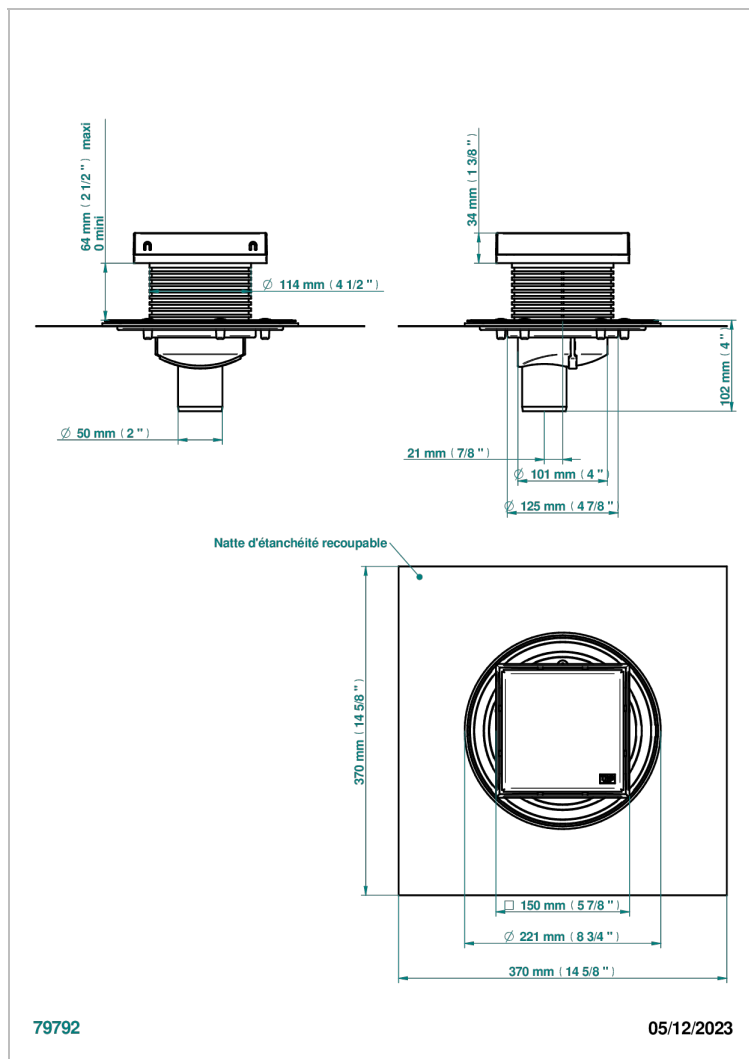

COLLECTION LONDON

B8B-763B150A50

Square Stainless Steel shower drain 150 mm, with bottom outlet D50mm, full cover grid

THG[®]
PARIS

特色

- Collection London
- Square Stainless Steel shower drain 150 mm, with bottom outlet D50mm, full cover grid

可选饰面

Black ceram - D30
Blush PVD - H62
Graphite PVD - H64
Matt Umber PVD - H67
Matt blush PVD - H60
Matt graphite PVD - H65

PVD哑光棕铜 - F34
PVD哑光金 - H53
PVD哑光铜 - H50
PVD哑光镍 - H56
PVD抛光铜 - H49
PVD棕铜 - F33

PVD金色 - H52
PVD镍 - H55
Umber PVD - H66
亮面不锈钢 - A08
拉丝不锈钢 - A09