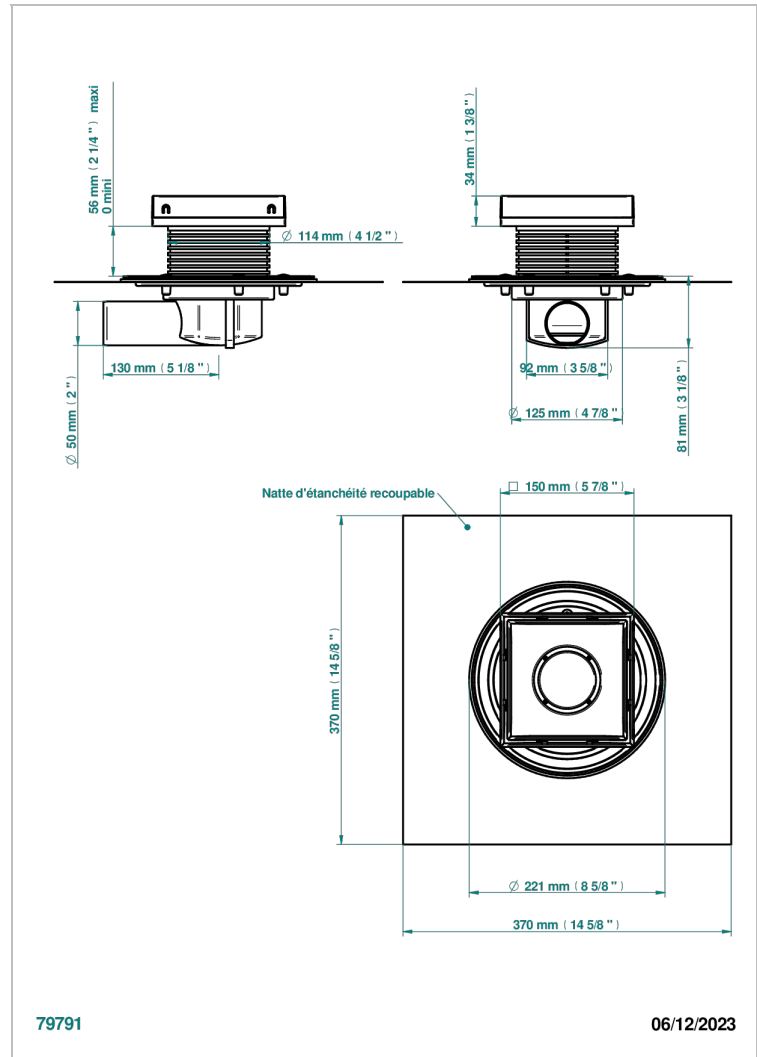

GENERAL ITEMS

G00-764S150B50

THG[®]
PARIS

Square Stainless Steel shower drain 150 mm, with side outlet D50mm, tiling cover grid

CHARACTERISTIC

- General Items
- Square Stainless Steel shower drain 150 mm, with side outlet D50mm, tiling cover grid