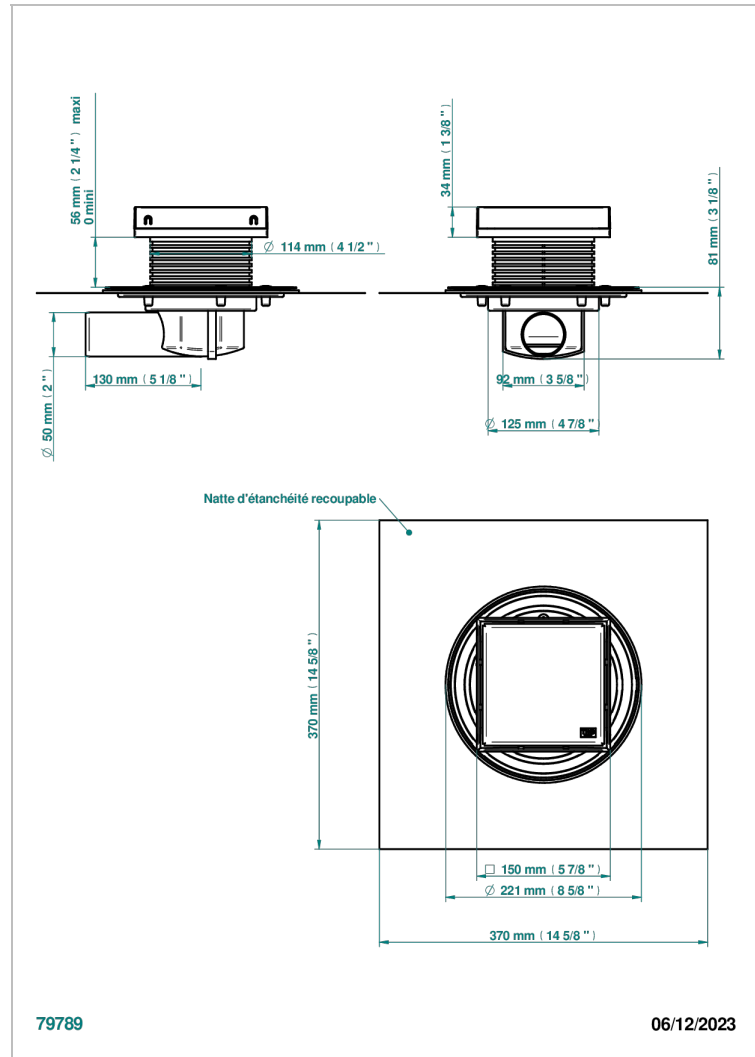

GENERAL ITEMS

G00-764S150A50

THG[®]
PARIS

Square Stainless Steel shower drain 150 mm, with side outlet D50mm, full cover grid

CHARACTERISTIC

- General Items
- Square Stainless Steel shower drain 150 mm, with side outlet D50mm, full cover grid