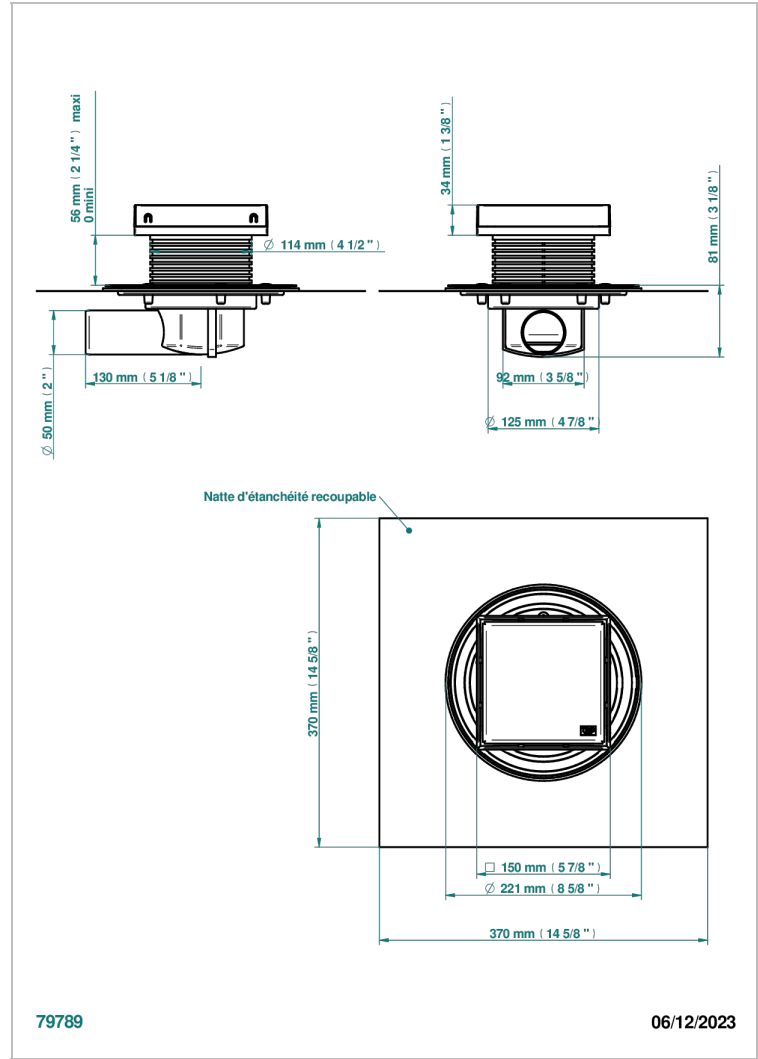

GENERAL ITEMS

G00-764S150A50

THG[®]
PARIS

Square Stainless Steel shower drain 150 mm, with side outlet D50mm, full cover grid

CHARACTERISTIC

- General Items
- Square Stainless Steel shower drain 150 mm, with side outlet D50mm, full cover grid