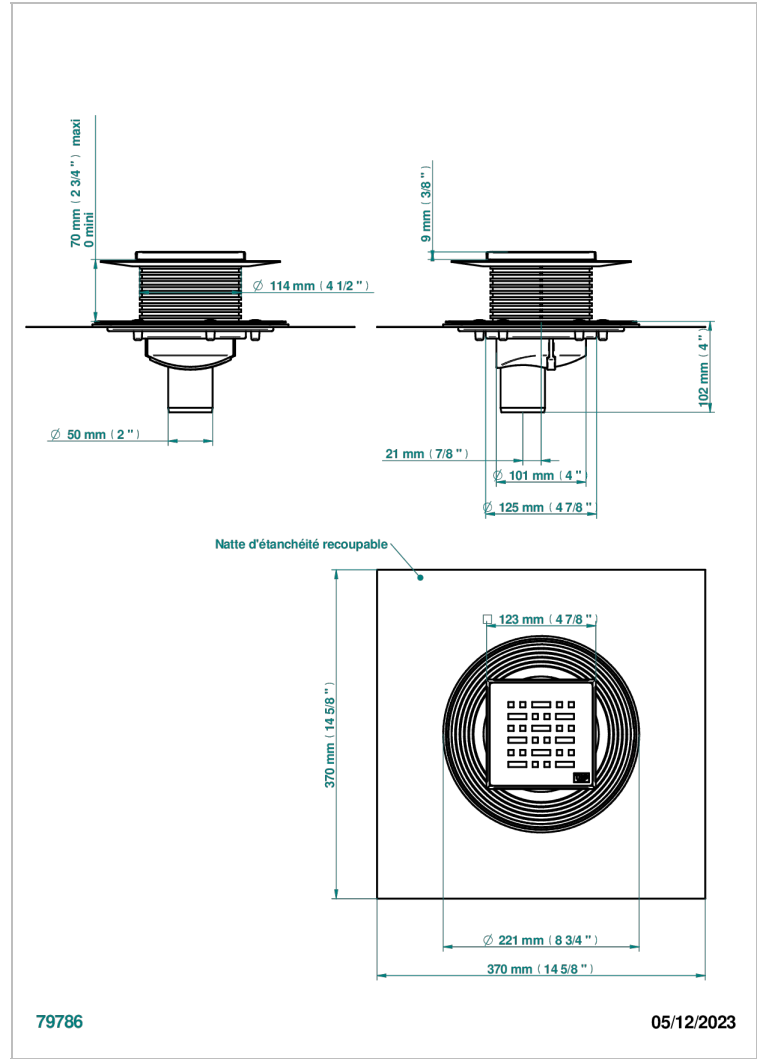

Square Stainless Steel shower drain 125 mm, with bottom outlet D50mm, decor cover grid

CARACTERÍSTICAS

- Todo Estilo
- Square Stainless Steel shower drain 125 mm, with bottom outlet D50mm, decor cover grid