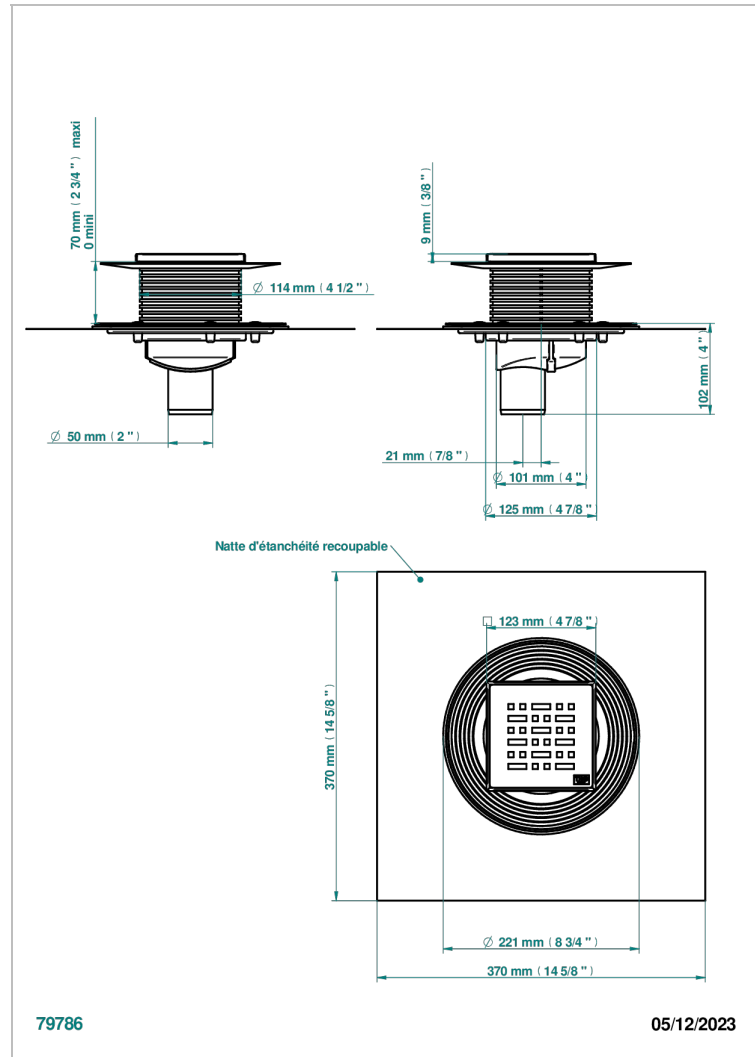

GENERAL ITEMS

G00-763B125C50

THG[®]
PARIS

Square Stainless Steel shower drain 125 mm, with bottom outlet D50mm, decor cover grid

CHARACTERISTIC

- General Items
- Square Stainless Steel shower drain 125 mm, with bottom outlet D50mm, decor cover grid