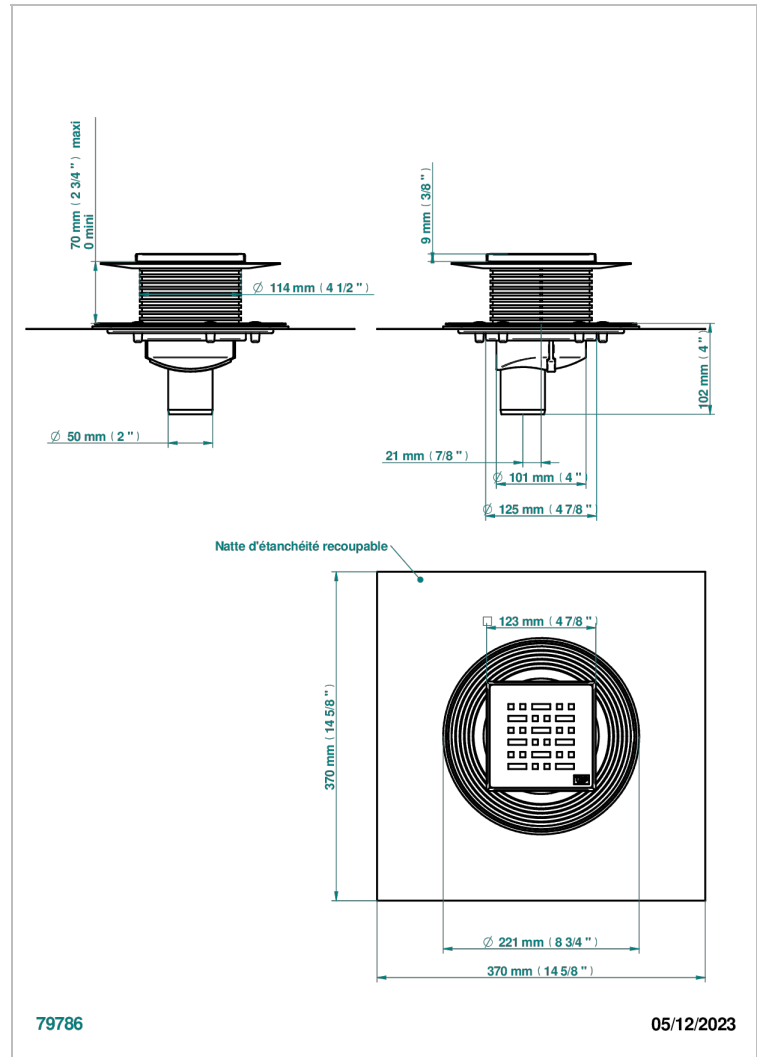

STANDARDARTIKEL

G00-763B125C50

THG[®]
PARIS

Square Stainless Steel shower drain 125 mm, with bottom outlet D50mm, decor cover grid

EIGENSCHAFTEN

- Standardartikel
- Square Stainless Steel shower drain 125 mm, with bottom outlet D50mm, decor cover grid