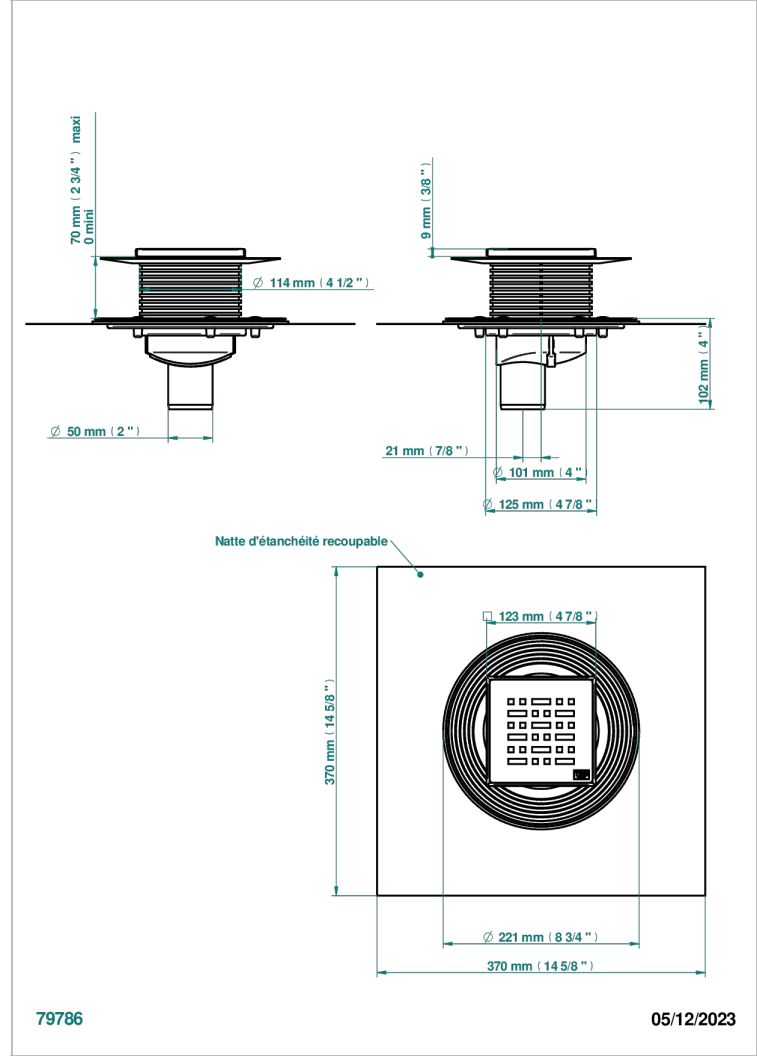

Square Stainless Steel shower drain 125 mm, with bottom outlet D50mm, decor cover grid

CARACTERÍSTICAS

- Todo Estilo
- Square Stainless Steel shower drain 125 mm, with bottom outlet D50mm, decor cover grid