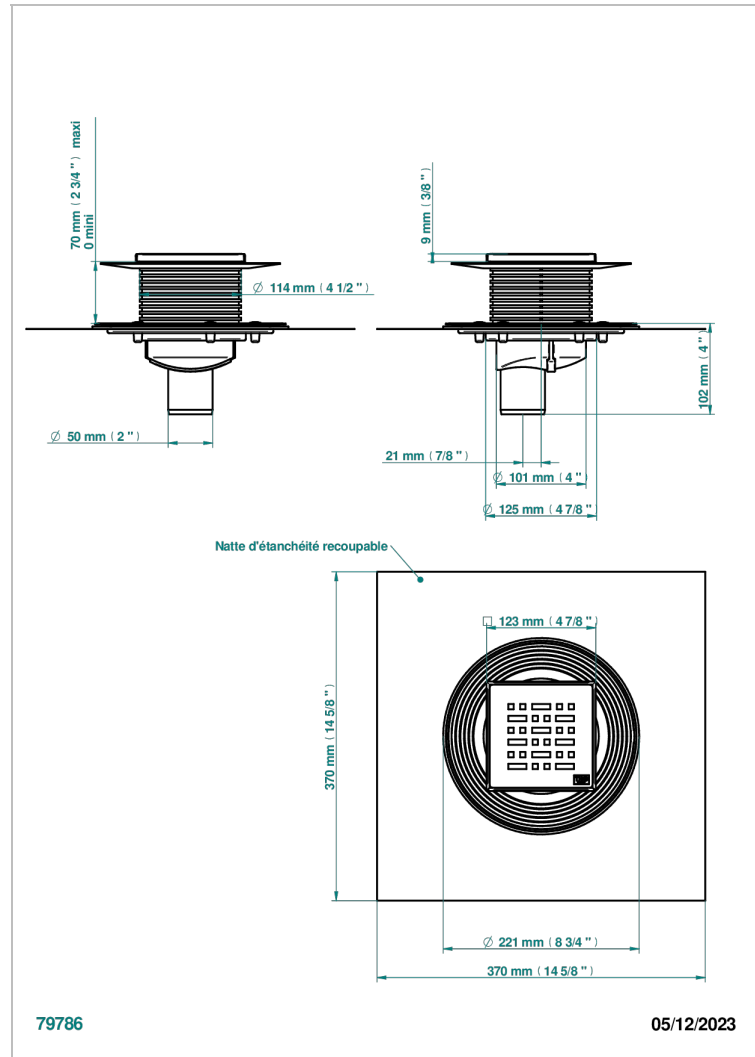

# GENERAL ITEMS

G00-763B125C50

THG<sup>®</sup>  
PARIS

Square Stainless Steel shower drain 125 mm, with bottom outlet D50mm, decor cover grid

## CHARACTERISTIC

- General Items
- Square Stainless Steel shower drain 125 mm, with bottom outlet D50mm, decor cover grid