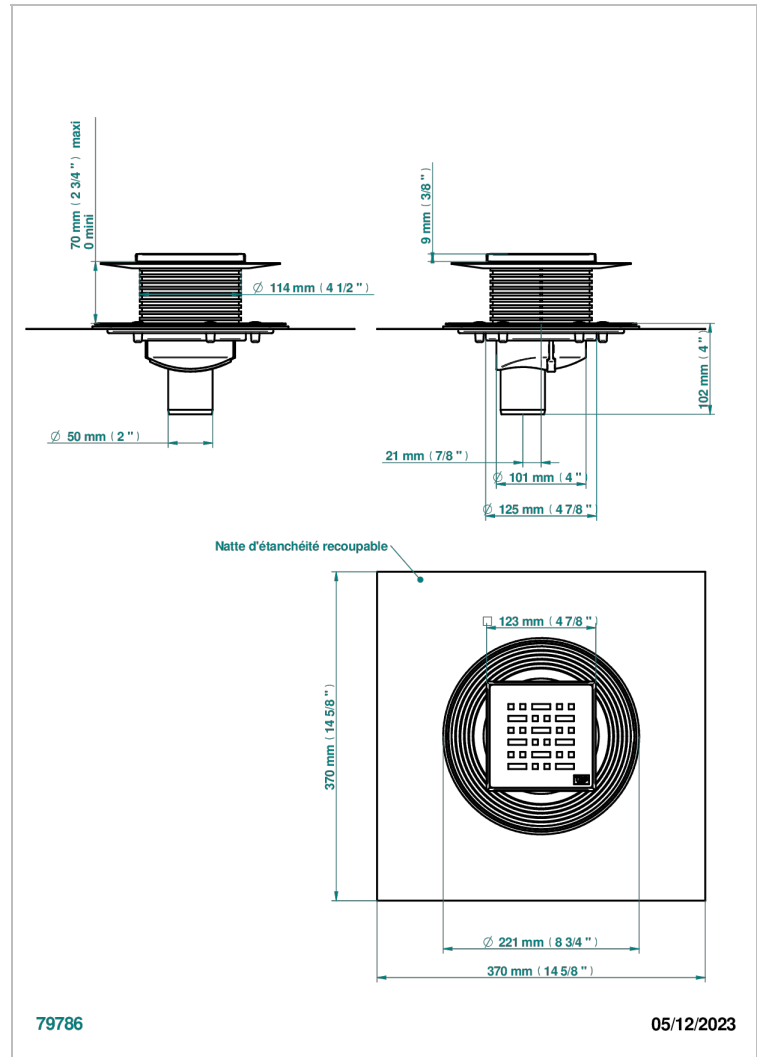

# STANDARDARTIKEL

G00-763B125C50

THG<sup>®</sup>  
PARIS

Square Stainless Steel shower drain 125 mm, with bottom outlet D50mm, decor cover grid

## EIGENSCHAFTEN

- Standardartikel
- Square Stainless Steel shower drain 125 mm, with bottom outlet D50mm, decor cover grid