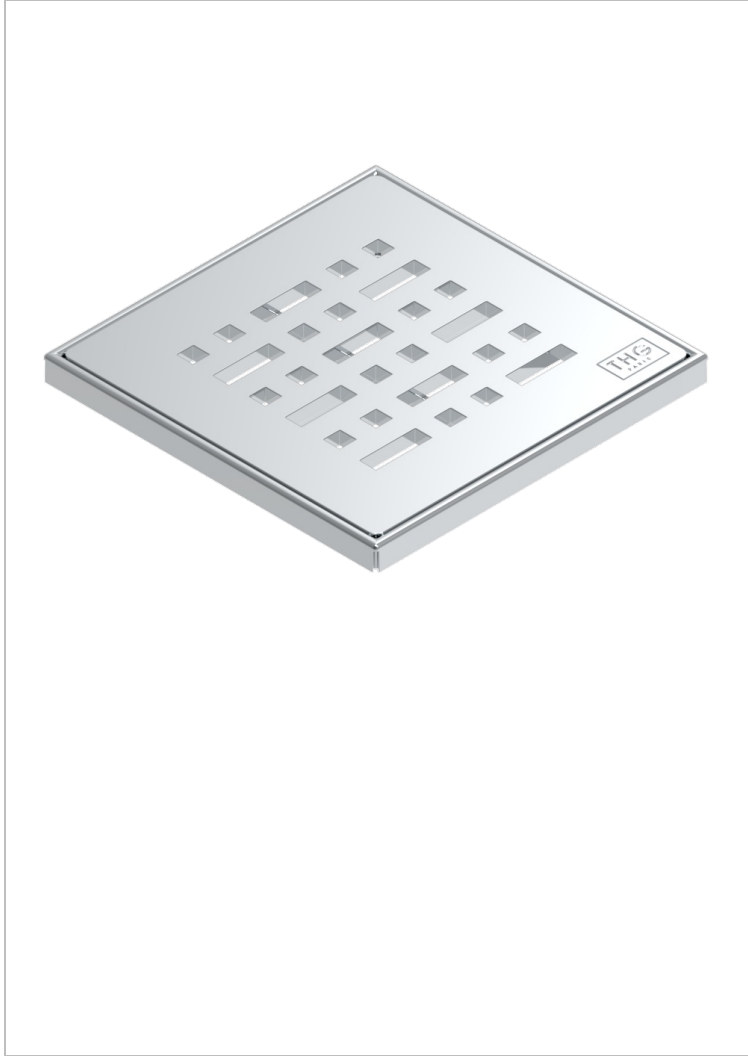

# GENERAL ITEMS

G00-763B125C50

THG<sup>®</sup>  
PARIS

Square Stainless Steel shower drain 125 mm, with bottom outlet D50mm, decor cover grid

## 特色

- General Items
- Square Stainless Steel shower drain 125 mm, with bottom outlet D50mm, decor cover grid

## 可选饰面

Black ceram - D30  
Blush PVD - H62  
Graphite PVD - H64  
Matt Umber PVD - H67  
Matt blush PVD - H60  
Matt graphite PVD - H65

PVD哑光棕铜 - F34  
PVD哑光金 - H53  
PVD哑光铜 - H50  
PVD哑光镍 - H56  
PVD抛光铜 - H49  
PVD棕铜 - F33