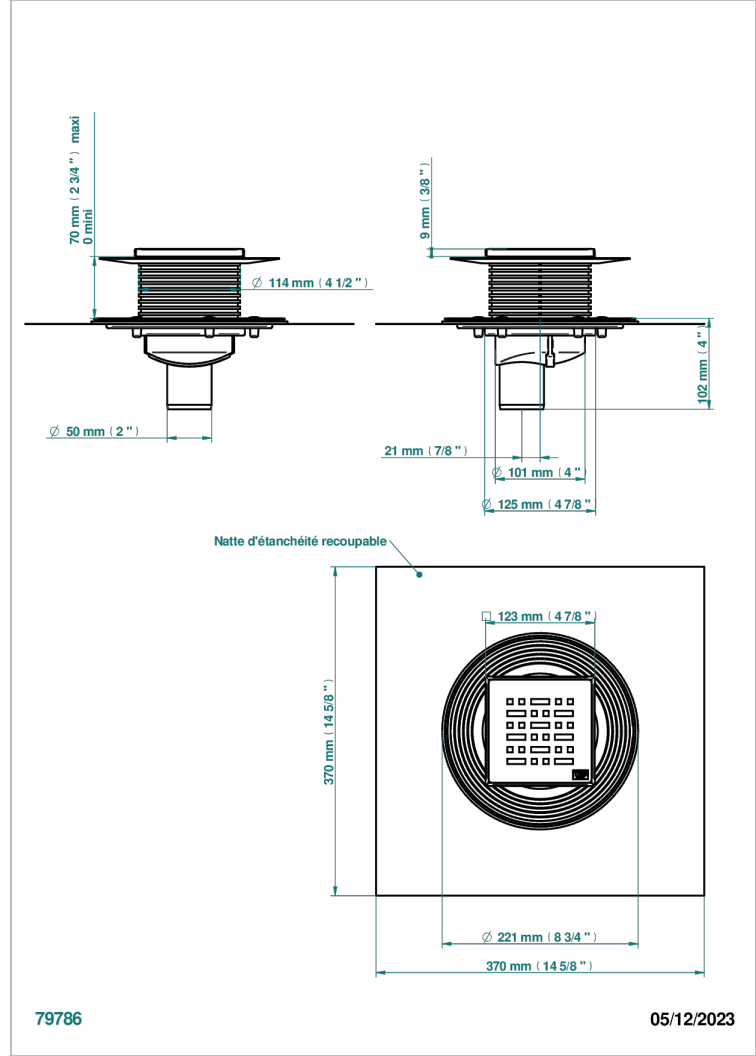

# GENERAL ITEMS

G00-763B125C50

THG<sup>®</sup>  
PARIS

Square Stainless Steel shower drain 125 mm, with bottom outlet D50mm, decor cover grid

## 特色

- General Items
- Square Stainless Steel shower drain 125 mm, with bottom outlet D50mm, decor cover grid