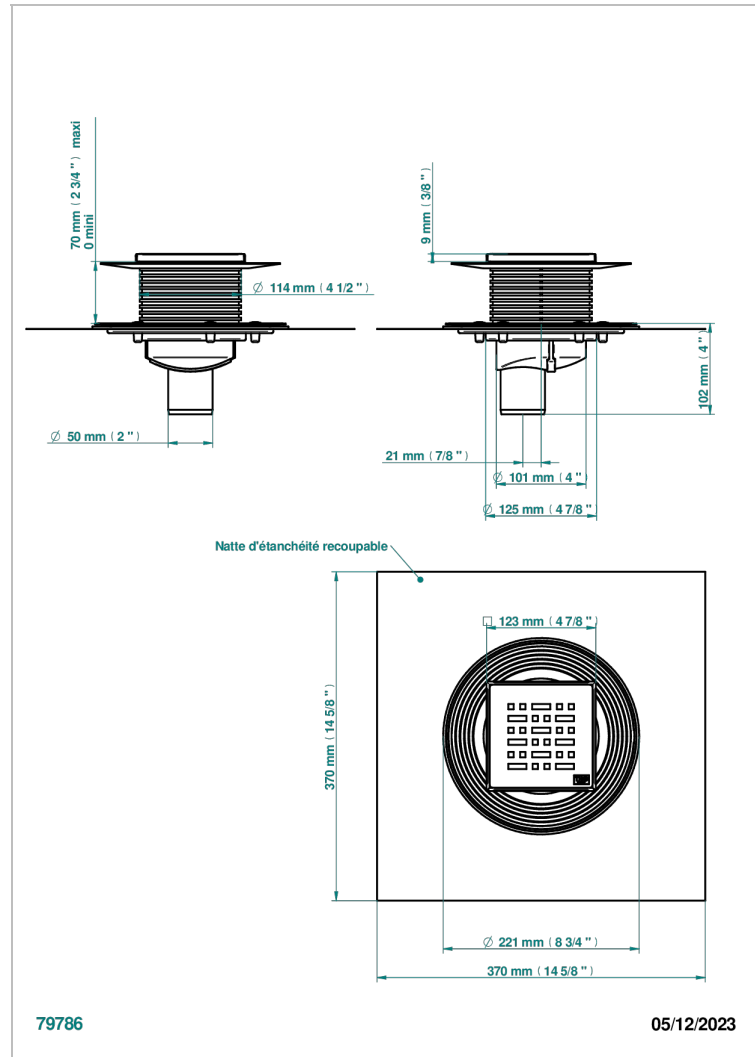

PULL DOOR HANDLES

B8F-763B125C50

Square Stainless Steel shower drain 125 mm, with bottom outlet D50mm, decor cover grid

CHARACTERISTIC

- Pull door handles
- Square Stainless Steel shower drain 125 mm, with bottom outlet D50mm, decor cover grid