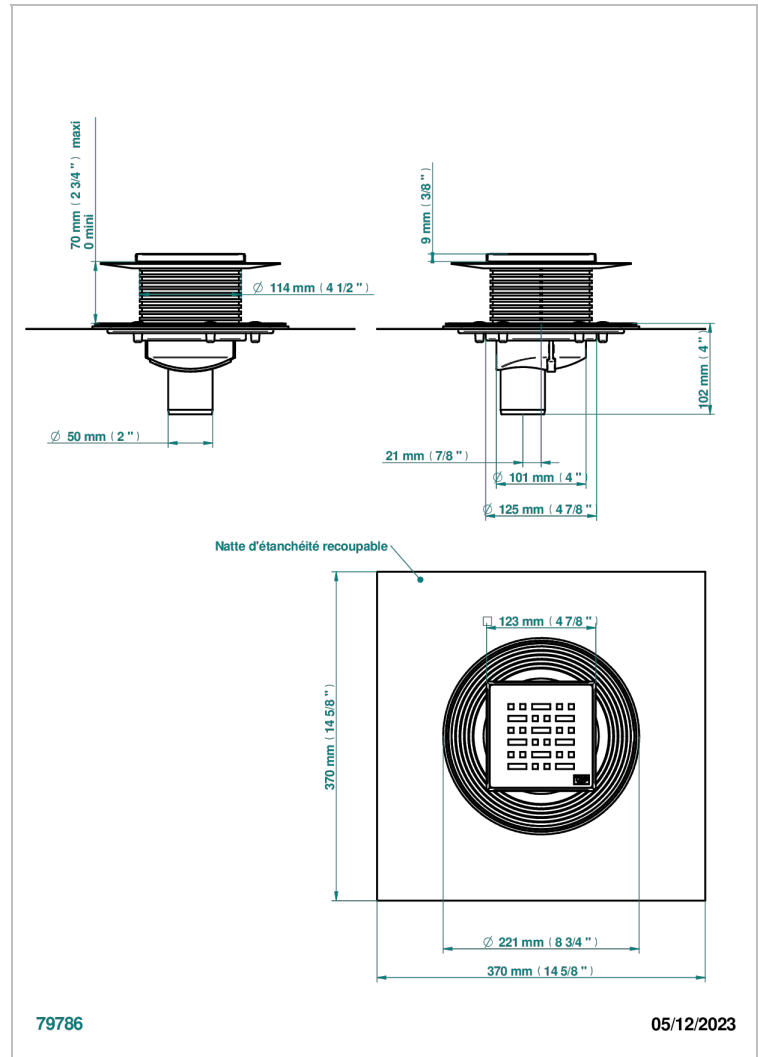

PULL DOOR HANDLES

B8F-763B125C50

Square Stainless Steel shower drain 125 mm, with bottom outlet D50mm, decor cover grid

THG[®]
PARIS

CARACTERÍSTICAS

- Pull door handles
- Square Stainless Steel shower drain 125 mm, with bottom outlet D50mm, decor cover grid