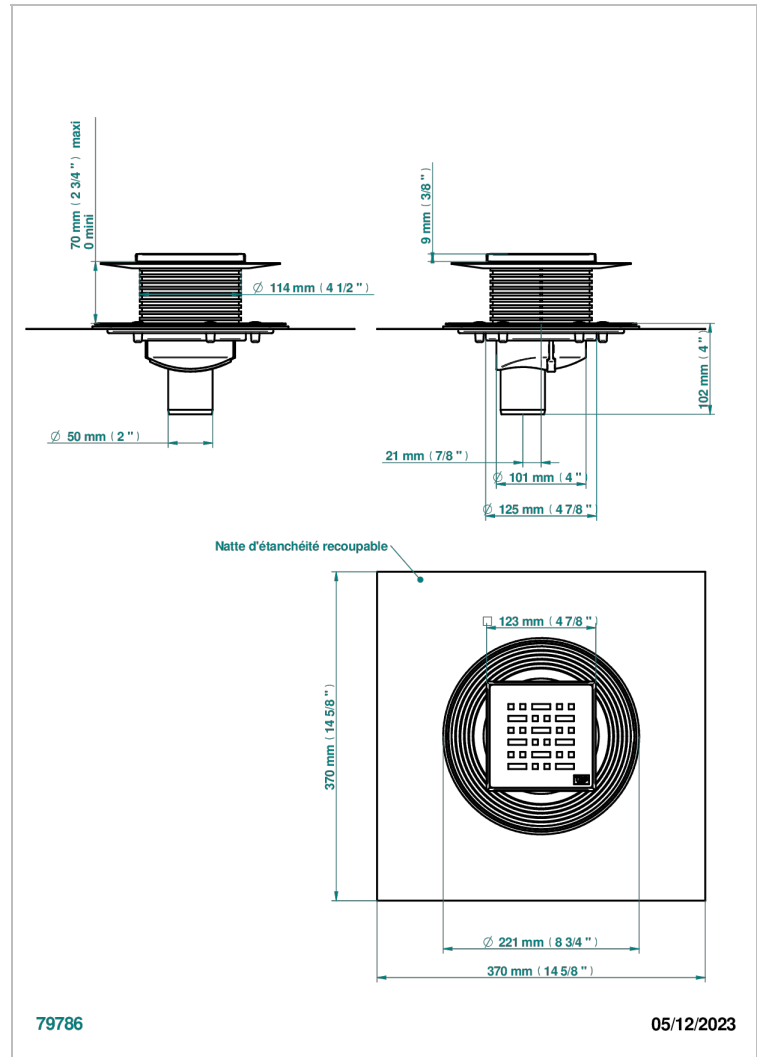

PULL DOOR HANDLES

B8F-763B125C50

Square Stainless Steel shower drain 125 mm, with bottom outlet D50mm, decor cover grid

THG[®]
PARIS

79786

05/12/2023

EIGENSCHAFTEN

- Pull door handles
- Square Stainless Steel shower drain 125 mm, with bottom outlet D50mm, decor cover grid