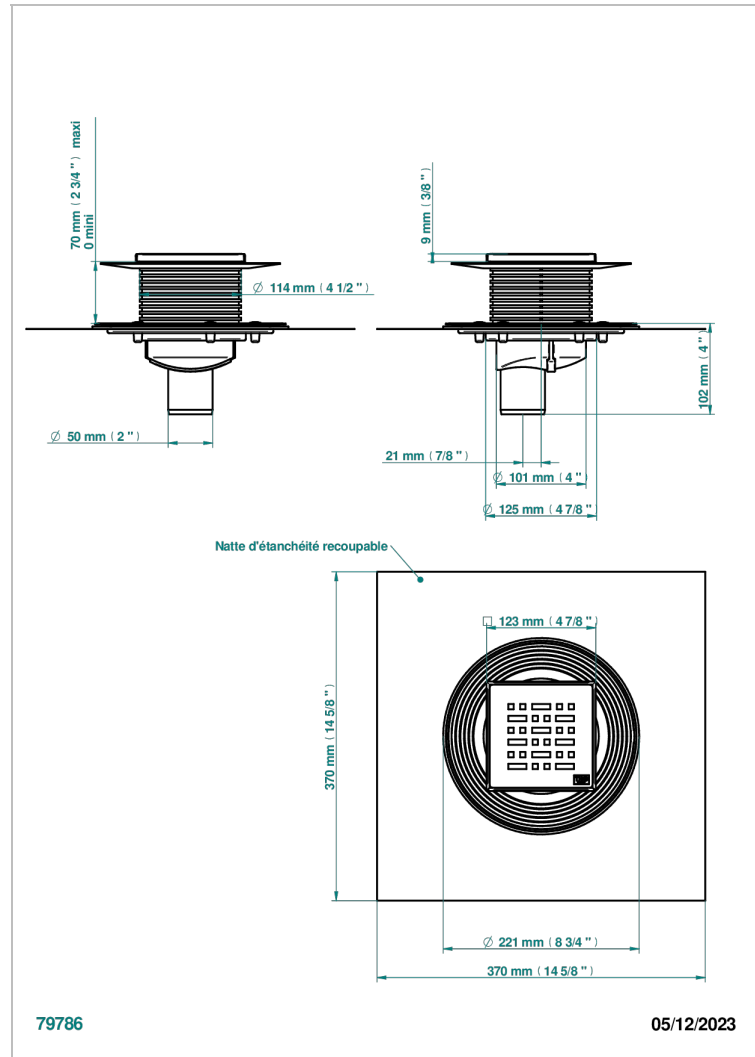

# PULL DOOR HANDLES

B8F-763B125C50

Square Stainless Steel shower drain 125 mm, with bottom outlet D50mm, decor cover grid

THG<sup>®</sup>  
PARIS

## ХАРАКТЕРИСТИКИ

- Pull door handles
- Square Stainless Steel shower drain 125 mm, with bottom outlet D50mm, decor cover grid