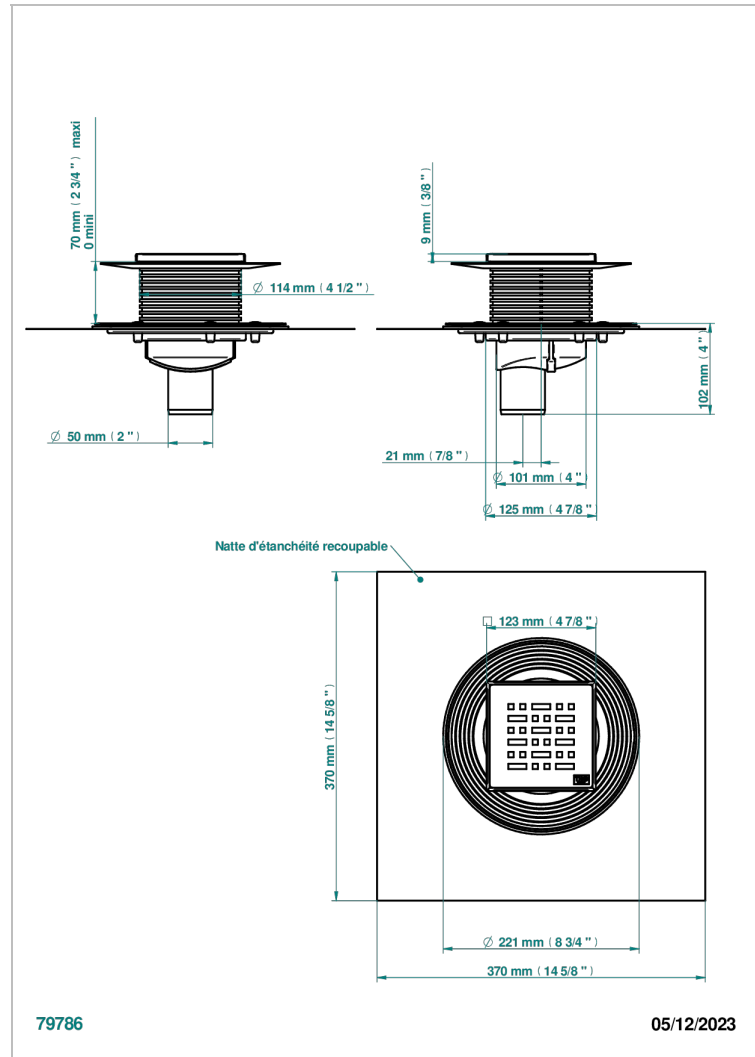

PULL DOOR HANDLES

B8F-763B125C50

Square Stainless Steel shower drain 125 mm, with bottom outlet D50mm, decor cover grid

THG[®]
PARIS

CARACTERÍSTICAS

- Pull door handles
- Square Stainless Steel shower drain 125 mm, with bottom outlet D50mm, decor cover grid