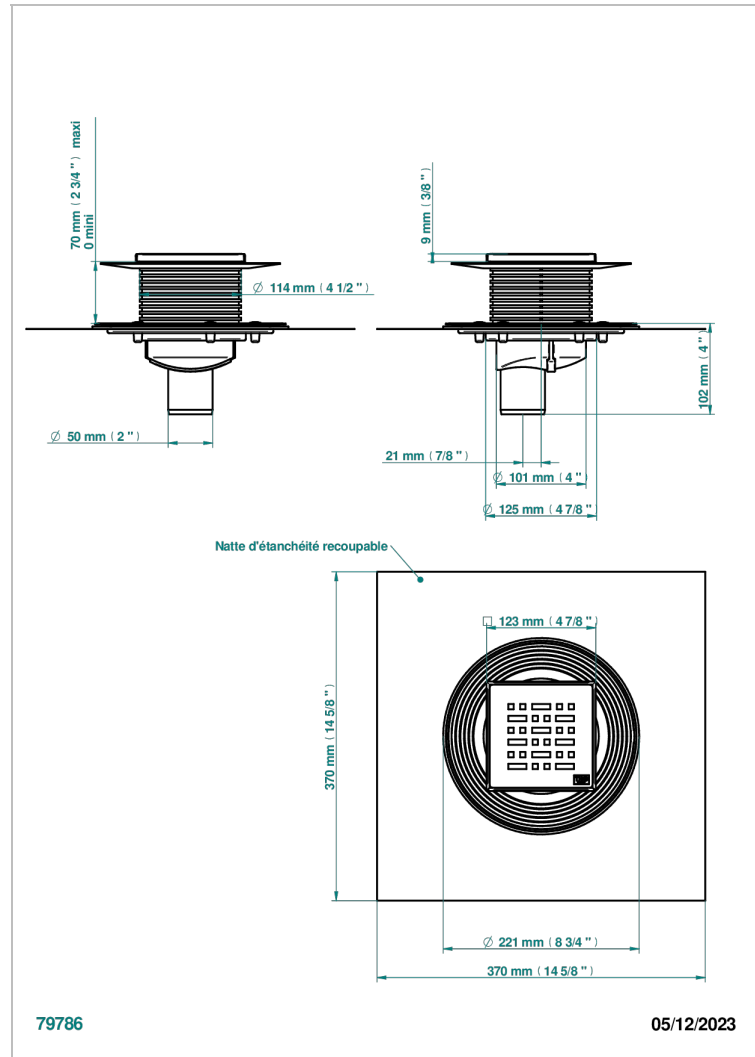

PULL DOOR HANDLES

B8F-763B125C50

Square Stainless Steel shower drain 125 mm, with bottom outlet D50mm, decor cover grid

THG[®]
PARIS

EIGENSCHAFTEN

- Pull door handles
- Square Stainless Steel shower drain 125 mm, with bottom outlet D50mm, decor cover grid