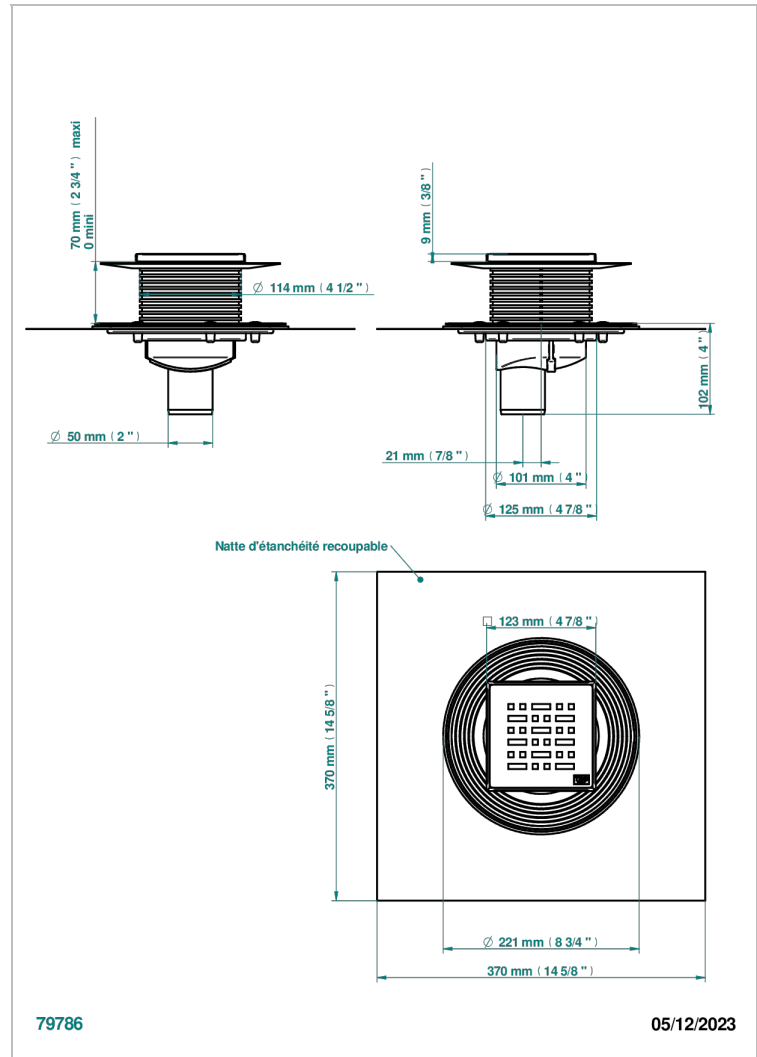

COLLECTION BERLIN

B8E-763B125C50

Square Stainless Steel shower drain 125 mm, with bottom outlet D50mm, decor cover grid

THG[®]
PARIS

CHARACTERISTIC

- Collection Berlin
- Square Stainless Steel shower drain 125 mm, with bottom outlet D50mm, decor cover grid