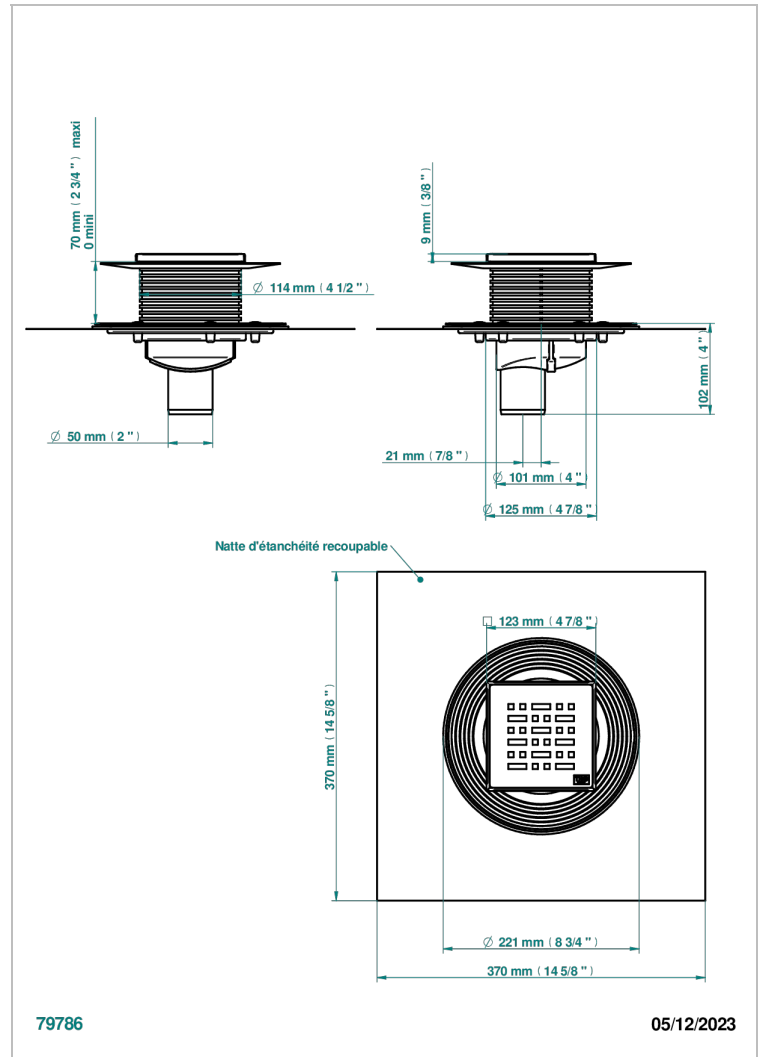

COLLECTION BERLIN

B8E-763B125C50

Square Stainless Steel shower drain 125 mm, with bottom outlet D50mm, decor cover grid

THG[®]
PARIS

CHARACTERISTIC

- Collection Berlin
- Square Stainless Steel shower drain 125 mm, with bottom outlet D50mm, decor cover grid