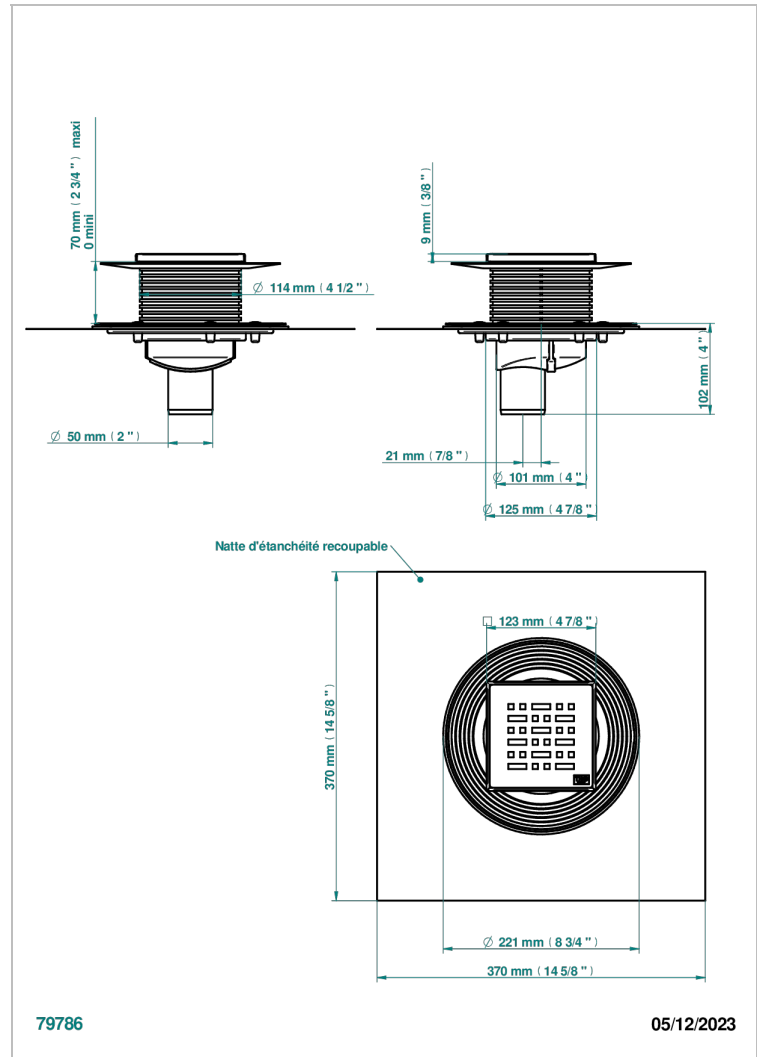

COLLECTION BERLIN

B8E-763B125C50

Square Stainless Steel shower drain 125 mm, with bottom outlet D50mm, decor cover grid

THG[®]
PARIS

EIGENSCHAFTEN

- Collection Berlin
- Square Stainless Steel shower drain 125 mm, with bottom outlet D50mm, decor cover grid