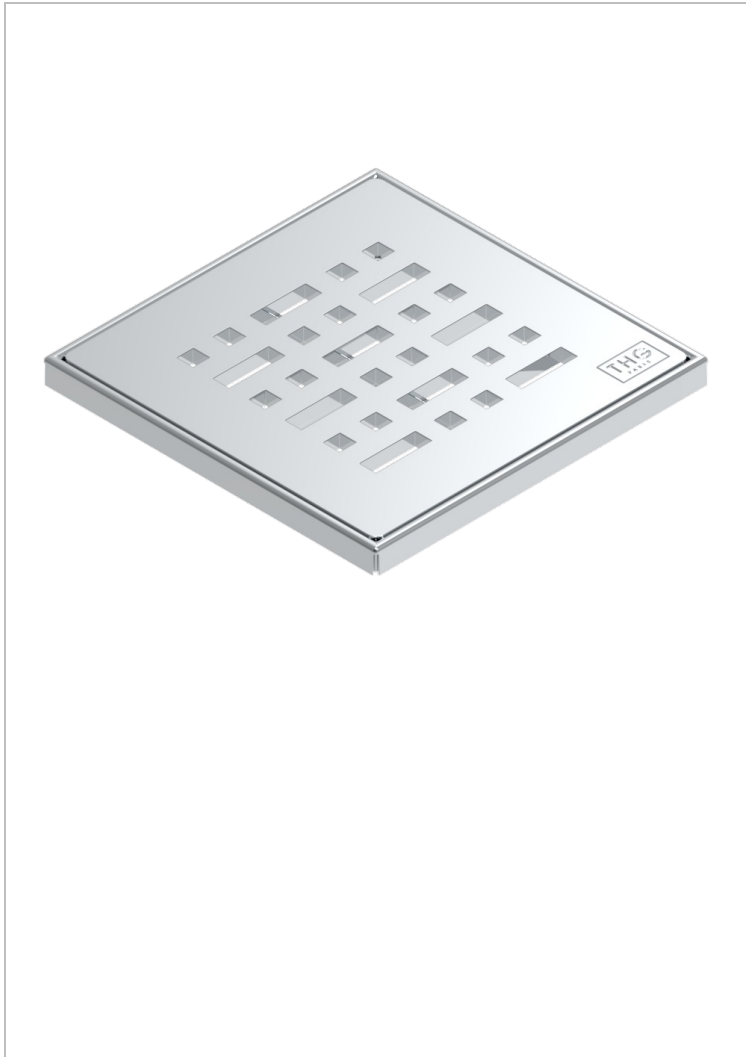

COLLECTION BERLIN

B8E-763B125C50

Square Stainless Steel shower drain 125 mm, with bottom outlet D50mm, decor cover grid

THG[®]
PARIS

EIGENSCHAFTEN

- Collection Berlin
- Square Stainless Steel shower drain 125 mm, with bottom outlet D50mm, decor cover grid

VERFÜGBARE OBERFLÄCHEN

Edelstahl gebürstet - A09
Edelstahl poliert - A08
Mattschwarz keramik - D30
Pvd blush - H62
Pvd blush matt - H60
Pvd bronze braun - F33

Pvd bronze braun matt - F34
Pvd gold - H52
Pvd gold matt - H53
Pvd graphite - H64
Pvd graphite matt - H65
Pvd messing - H49