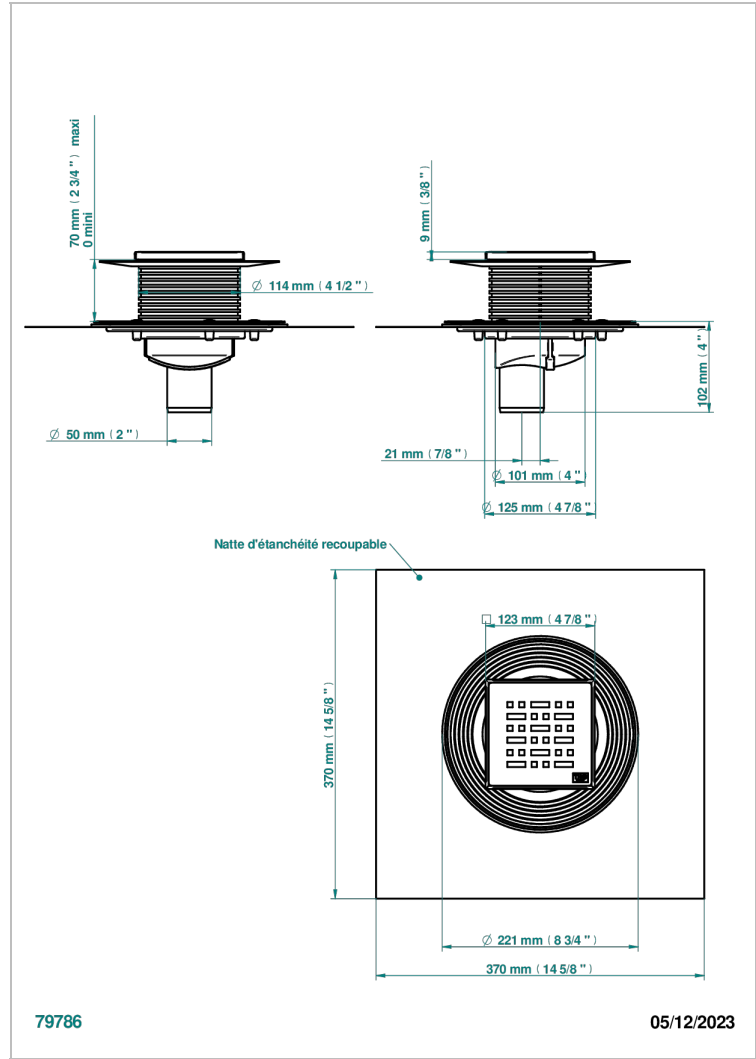

COLLECTION BERLIN

B8E-763B125C50

THG[®]
PARIS

Square Stainless Steel shower drain 125 mm, with bottom outlet D50mm, decor cover grid

ХАРАКТЕРИСТИКИ

- Collection Berlin
- Square Stainless Steel shower drain 125 mm, with bottom outlet D50mm, decor cover grid