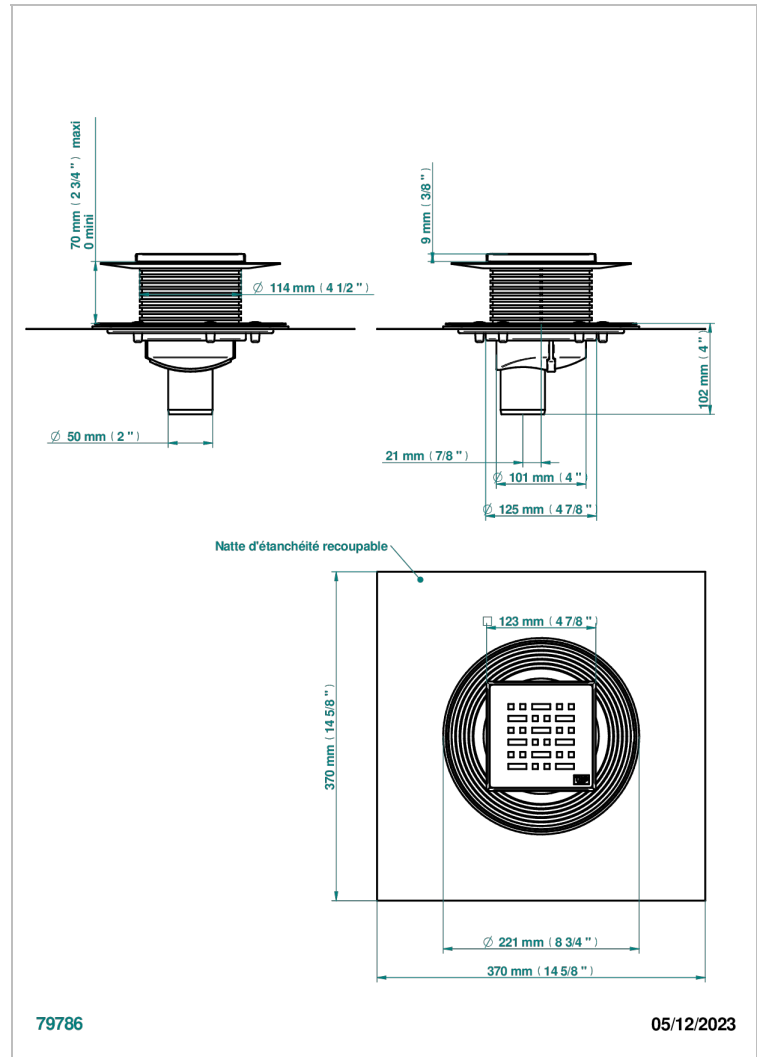

# COLLECTION BERLIN

B8E-763B125C50

Square Stainless Steel shower drain 125 mm, with bottom outlet D50mm, decor cover grid

THG<sup>®</sup>  
PARIS

## CARACTERÍSTICAS

- Collection Berlin
- Square Stainless Steel shower drain 125 mm, with bottom outlet D50mm, decor cover grid