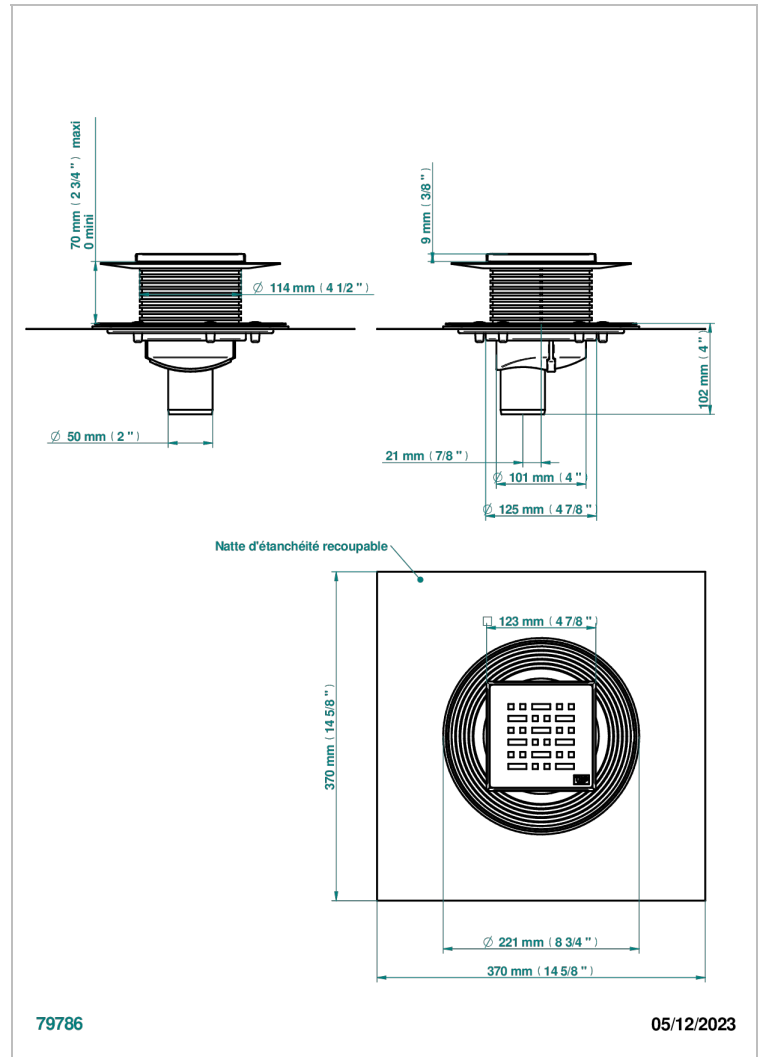

COLLECTION BERLIN

B8E-763B125C50

Square Stainless Steel shower drain 125 mm, with bottom outlet D50mm, decor cover grid

THG[®]
PARIS

EIGENSCHAFTEN

- Collection Berlin
- Square Stainless Steel shower drain 125 mm, with bottom outlet D50mm, decor cover grid