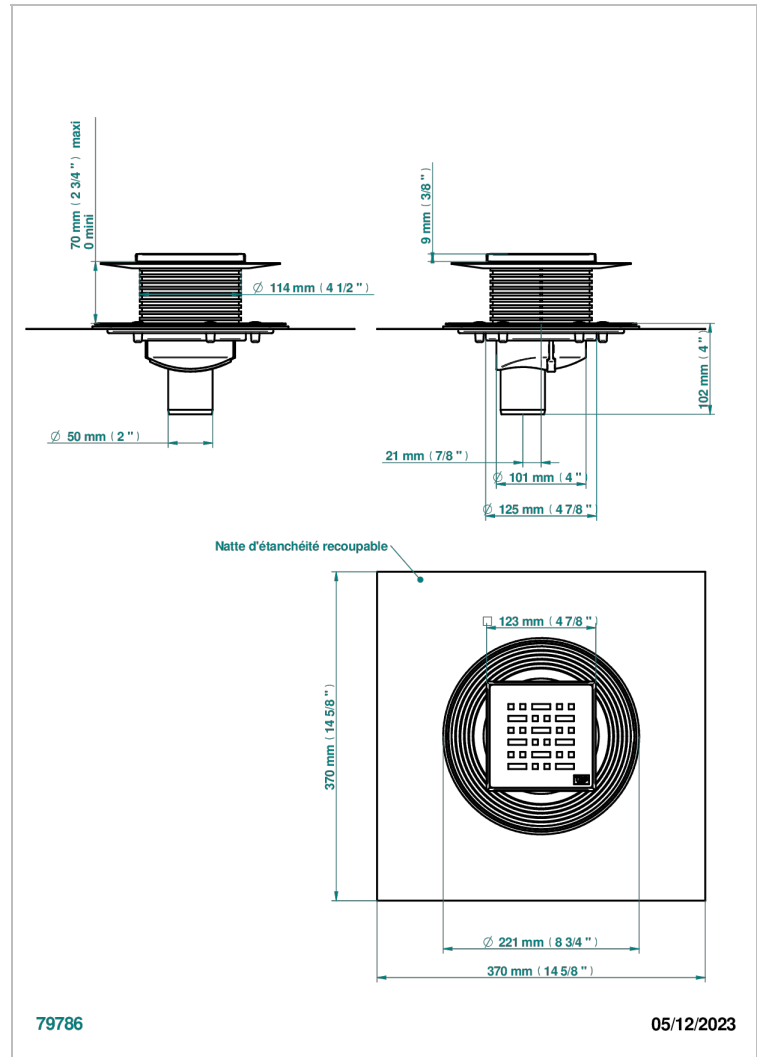

COLLECTION BERLIN

B8E-763B125C50

Square Stainless Steel shower drain 125 mm, with bottom outlet D50mm, decor cover grid

THG[®]
PARIS

特色

- Collection Berlin
- Square Stainless Steel shower drain 125 mm, with bottom outlet D50mm, decor cover grid

可选饰面

Black ceram - D30
Blush PVD - H62
Graphite PVD - H64
Matt Umber PVD - H67
Matt blush PVD - H60
Matt graphite PVD - H65

PVD哑光棕铜 - F34
PVD哑光金 - H53
PVD哑光铜 - H50
PVD哑光镍 - H56
PVD抛光铜 - H49
PVD棕铜 - F33

PVD金色 - H52
PVD镍 - H55
Umber PVD - H66
亮面不锈钢 - A08
拉丝不锈钢 - A09