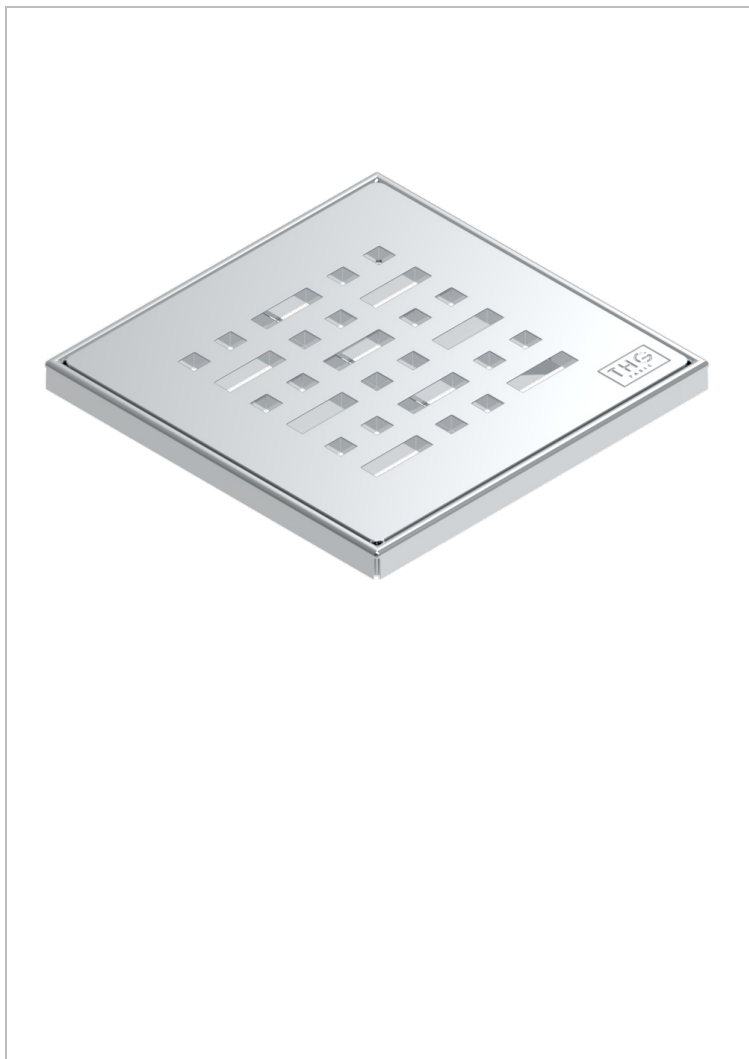

COLLECTION NEW YORK

B8D-763B125C50

THG[®]
PARIS

Square Stainless Steel shower drain 125 mm, with bottom outlet D50mm, decor cover grid

CHARACTERISTIC

- Collection New York
- Square Stainless Steel shower drain 125 mm, with bottom outlet D50mm, decor cover grid

AVAILABLE FINITIONS

Black ceram - D30
Blush PVD - H62
Brass color PVD - H49
Brown bronze color PVD - F33
Gold color PVD - H52
Graphite PVD - H64

Matt Umber PVD - H67
Matt blush PVD - H60
Matt brass color PVD - H50
Matt brown bronze color PVD - F34
Matt gold color PVD - H53
Matt graphite PVD - H65

Matt nickel color PVD - H56
Nickel color PVD - H55
Umber PVD - H66
brushed stainless steel - A09
shiny stainless steel - A08