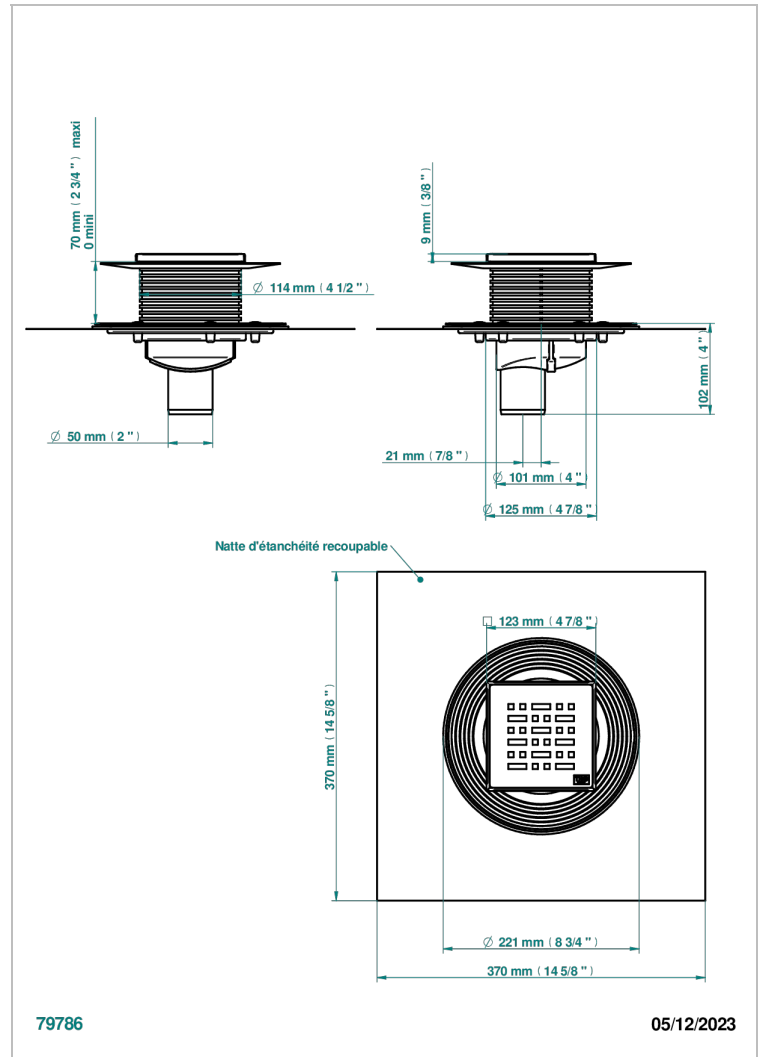

# COLLECTION NEW YORK

B8D-763B125C50

Square Stainless Steel shower drain 125 mm, with bottom outlet D50mm, decor cover grid

THG<sup>®</sup>  
PARIS

79786

05/12/2023

## CARACTERÍSTICAS

- Collection New York
- Square Stainless Steel shower drain 125 mm, with bottom outlet D50mm, decor cover grid