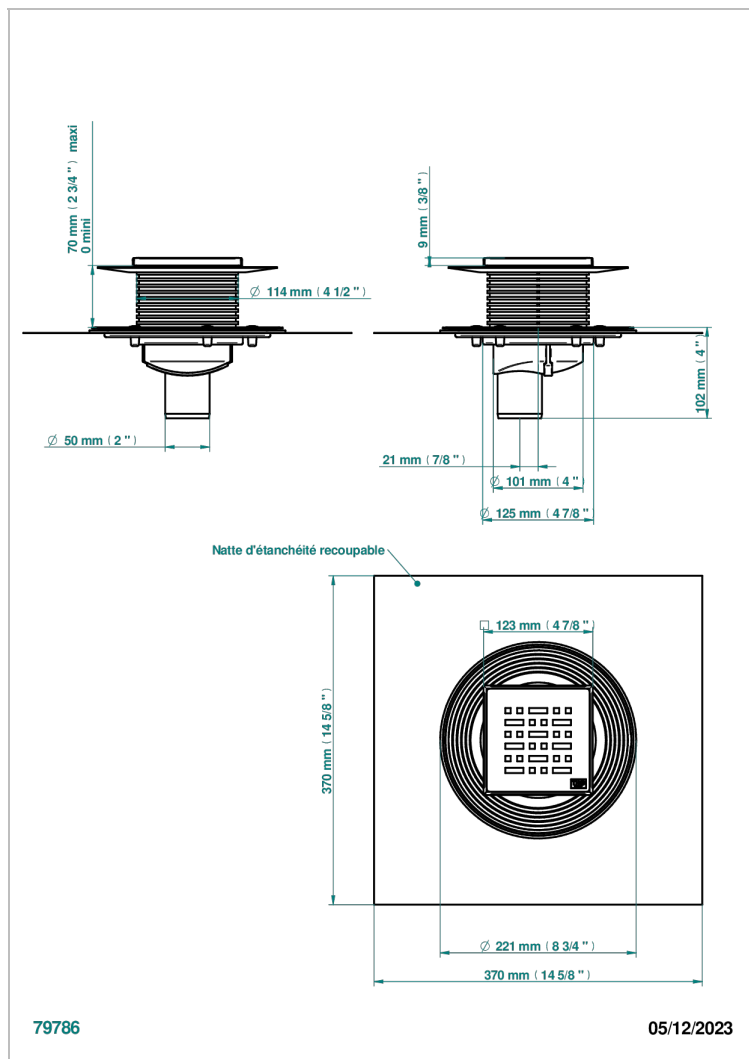

COLLECTION NEW YORK

B8D-763B125C50

THG[®]
PARIS

Square Stainless Steel shower drain 125 mm, with bottom outlet D50mm, decor cover grid

CHARACTERISTIC

- Collection New York
- Square Stainless Steel shower drain 125 mm, with bottom outlet D50mm, decor cover grid