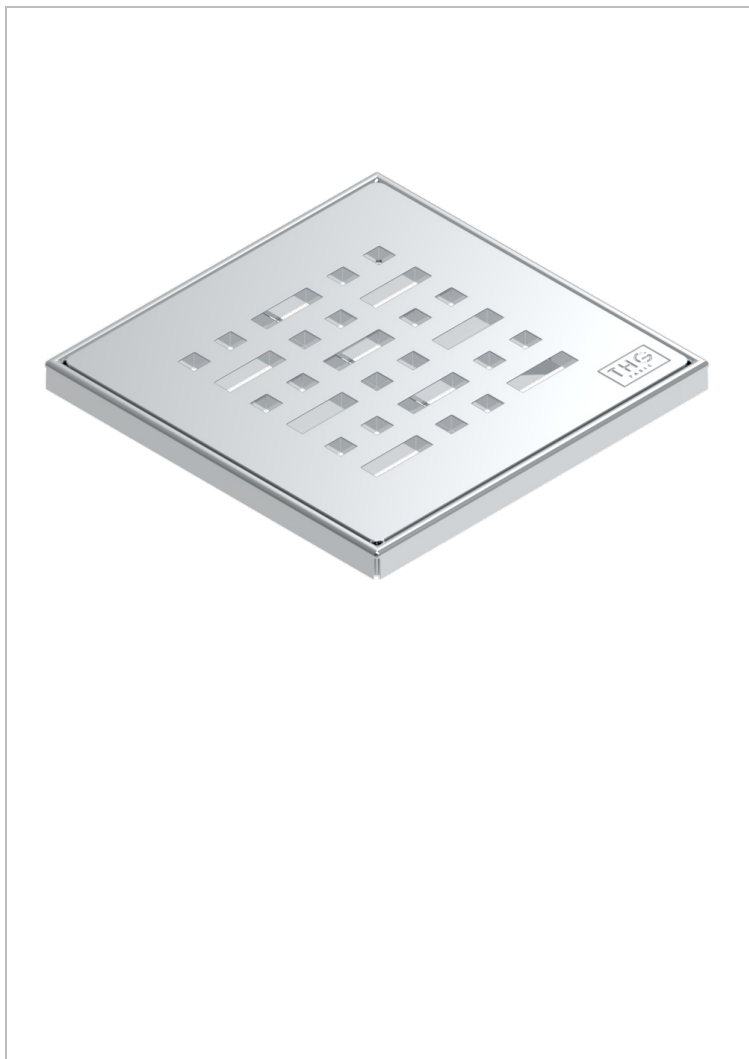

COLLECTION NEW YORK

B8D-763B125C50

Square Stainless Steel shower drain 125 mm, with bottom outlet D50mm, decor cover grid

THG[®]
PARIS

EIGENSCHAFTEN

- Collection New York
- Square Stainless Steel shower drain 125 mm, with bottom outlet D50mm, decor cover grid

VERFÜGBARE OBERFLÄCHEN

Edelstahl gebürstet - A09
Edelstahl poliert - A08
Mattschwarz keramik - D30
Pvd blush - H62
Pvd blush matt - H60
Pvd bronze braun - F33

Pvd bronze braun matt - F34
Pvd gold - H52
Pvd gold matt - H53
Pvd graphite - H64
Pvd graphite matt - H65
Pvd messing - H49