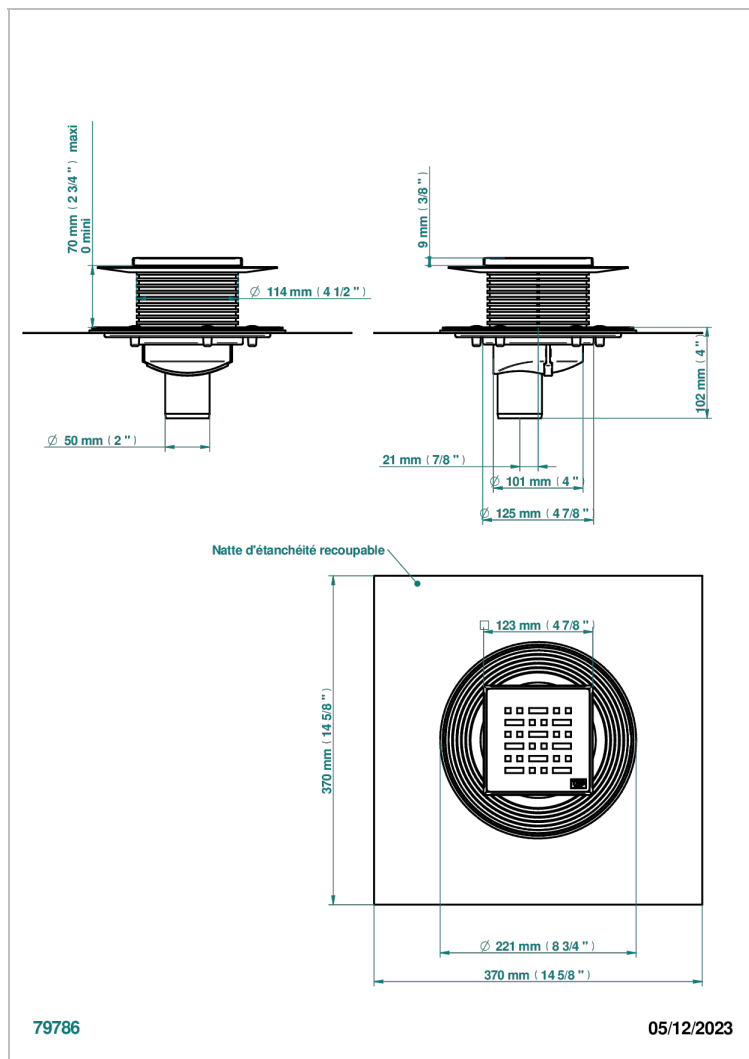

COLLECTION NEW YORK

B8D-763B125C50

Square Stainless Steel shower drain 125 mm, with bottom outlet D50mm, decor cover grid

THG[®]
PARIS

EIGENSCHAFTEN

- Collection New York
- Square Stainless Steel shower drain 125 mm, with bottom outlet D50mm, decor cover grid