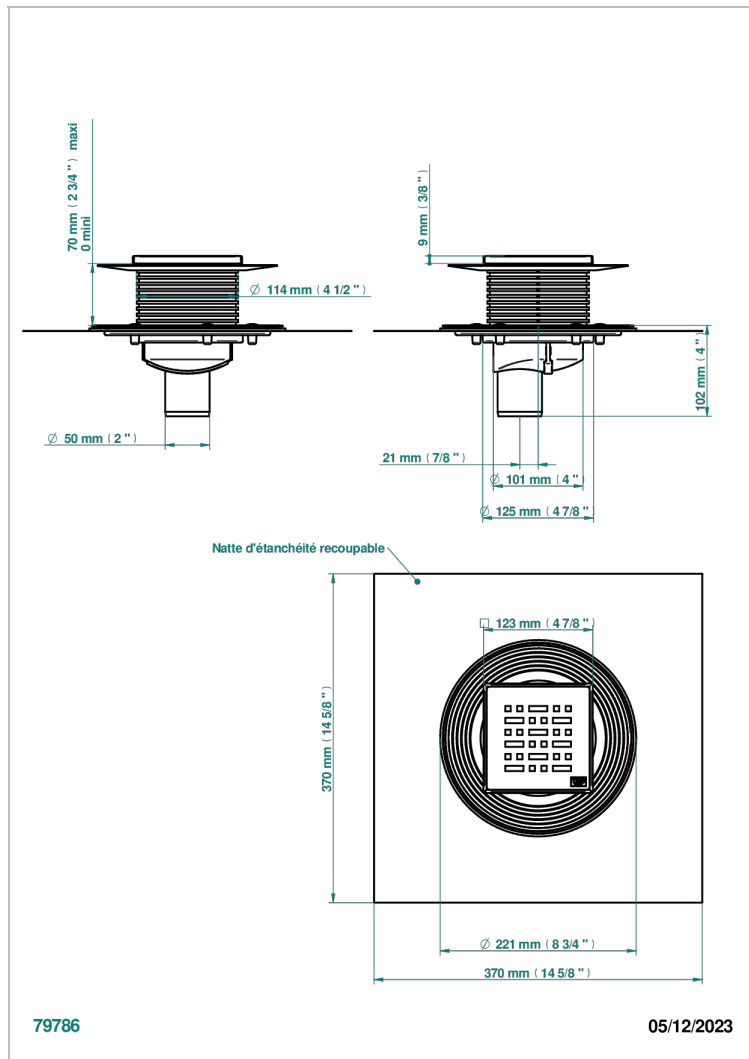

COLLECTION NEW YORK

B8D-763B125C50

THG[®]
PARIS

Square Stainless Steel shower drain 125 mm, with bottom outlet D50mm, decor cover grid

ХАРАКТЕРИСТИКИ

- Collection New York
- Square Stainless Steel shower drain 125 mm, with bottom outlet D50mm, decor cover grid