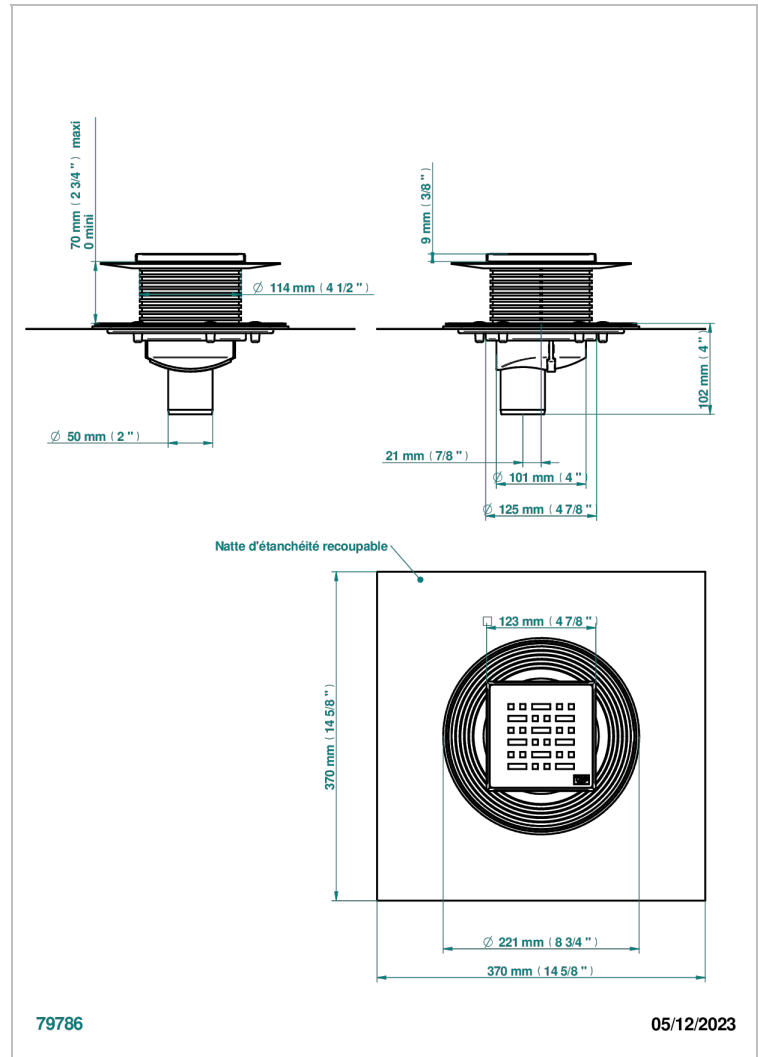

# COLLECTION NEW YORK

B8D-763B125C50

Square Stainless Steel shower drain 125 mm, with bottom outlet D50mm, decor cover grid

THG<sup>®</sup>  
PARIS

## CARACTERÍSTICAS

- Collection New York
- Square Stainless Steel shower drain 125 mm, with bottom outlet D50mm, decor cover grid