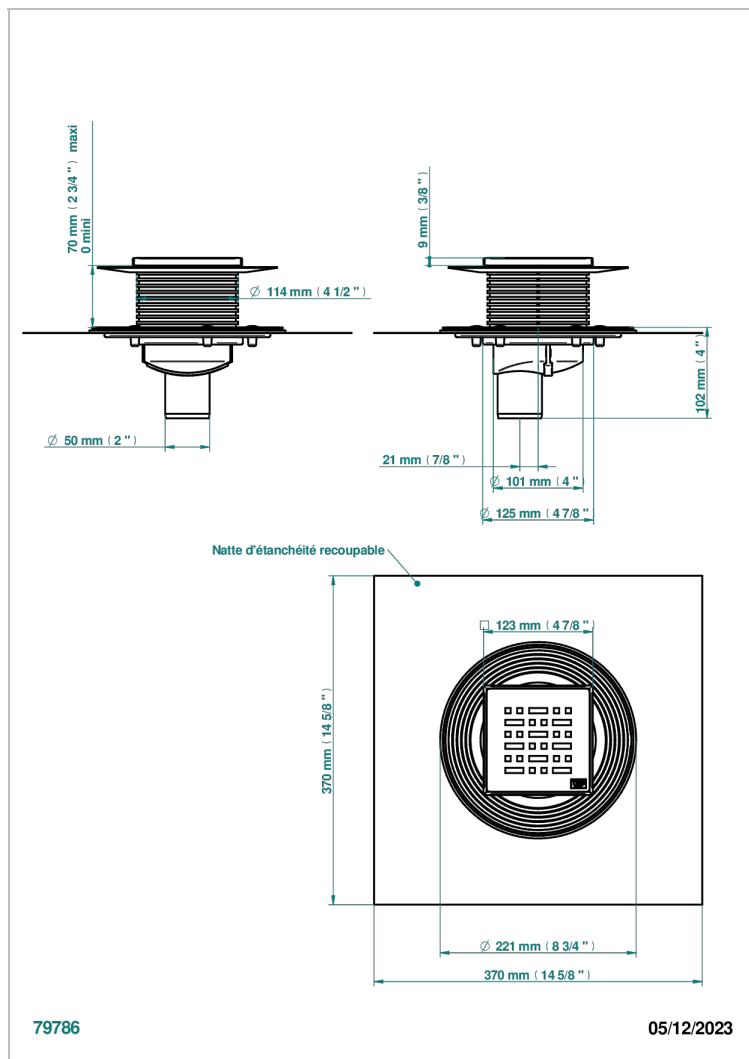

# COLLECTION NEW YORK

B8D-763B125C50

THG<sup>®</sup>  
PARIS

Square Stainless Steel shower drain 125 mm, with bottom outlet D50mm, decor cover grid

## CHARACTERISTIC

- Collection New York
- Square Stainless Steel shower drain 125 mm, with bottom outlet D50mm, decor cover grid