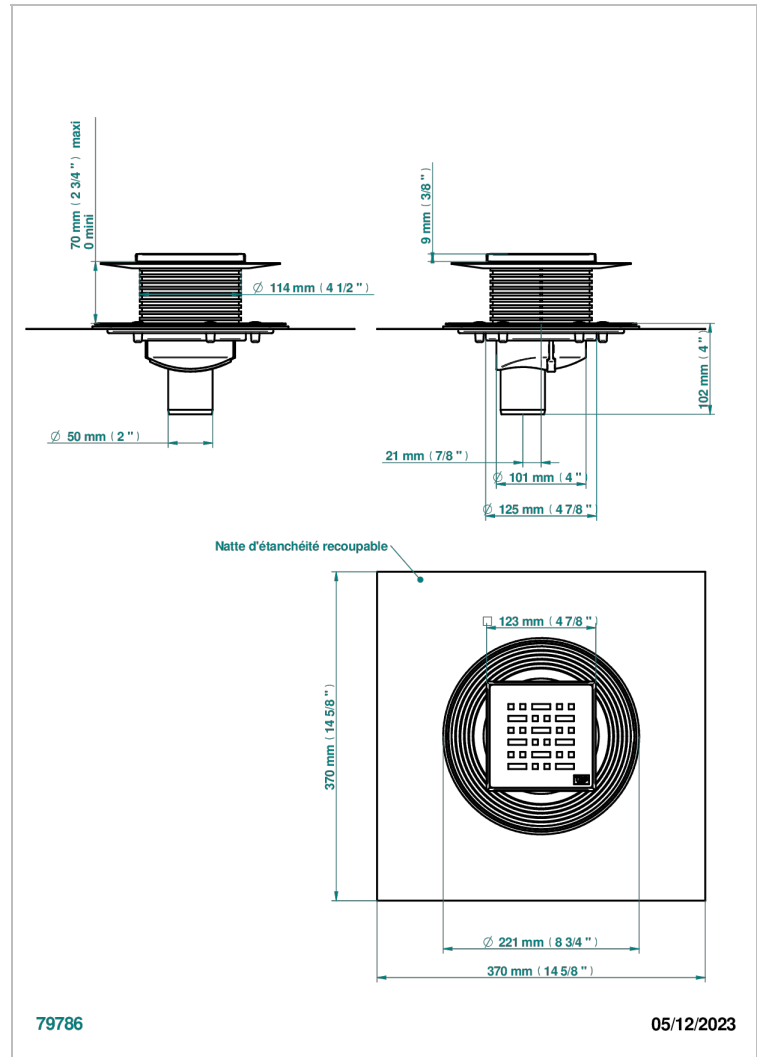

COLLECTION NEW YORK

B8D-763B125C50

Square Stainless Steel shower drain 125 mm, with bottom outlet D50mm, decor cover grid

THG[®]
PARIS

EIGENSCHAFTEN

- Collection New York
- Square Stainless Steel shower drain 125 mm, with bottom outlet D50mm, decor cover grid