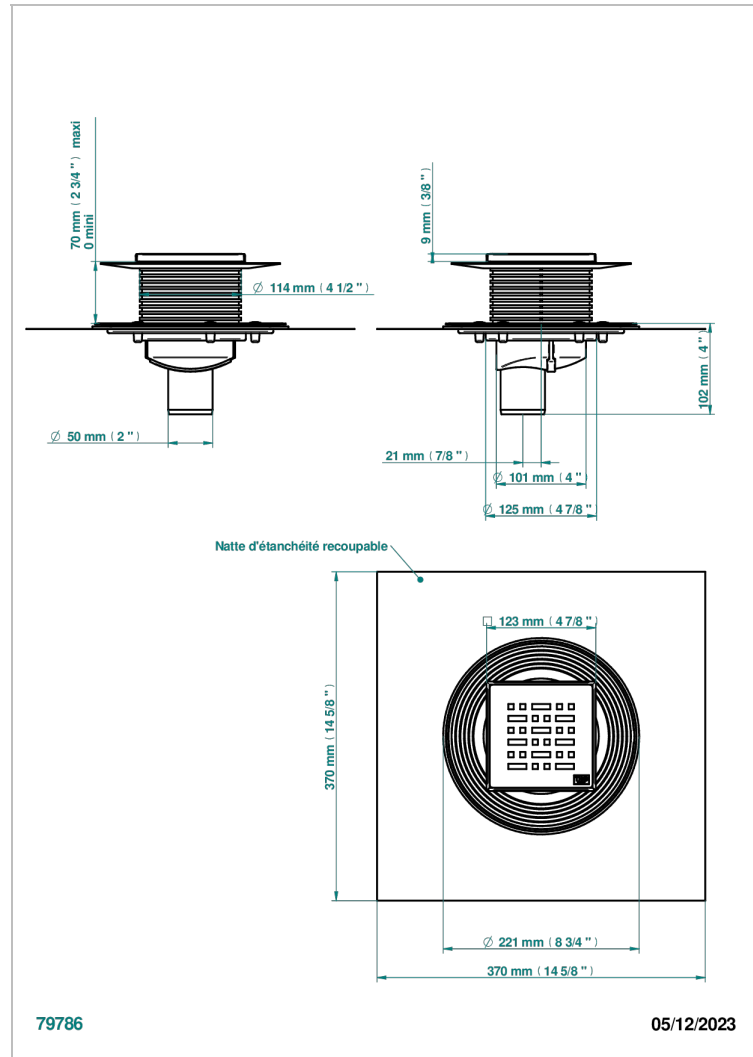

COLLECTION GENEVE

B8C-763B125C50

THG[®]
PARIS

Square Stainless Steel shower drain 125 mm, with bottom outlet D50mm, decor cover grid

CHARACTERISTIC

- Collection Genève
- Square Stainless Steel shower drain 125 mm, with bottom outlet D50mm, decor cover grid