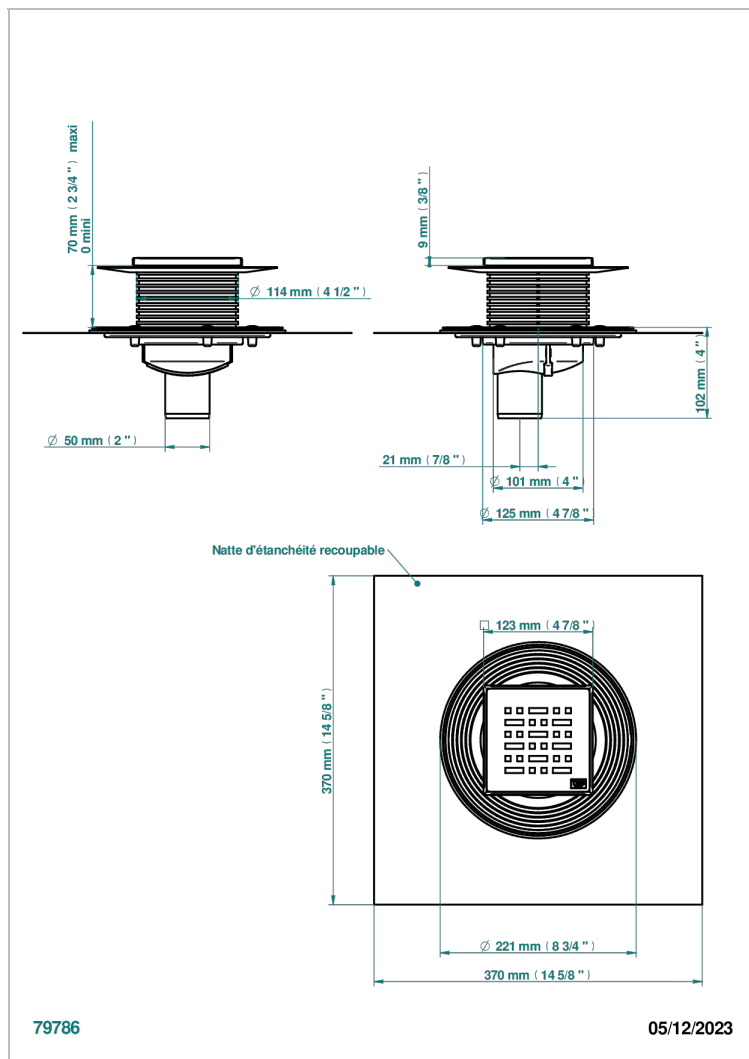

COLLECTION GENEVE

B8C-763B125C50

THG[®]
PARIS

Square Stainless Steel shower drain 125 mm, with bottom outlet D50mm, decor cover grid

EIGENSCHAFTEN

- Collection Genève
- Square Stainless Steel shower drain 125 mm, with bottom outlet D50mm, decor cover grid