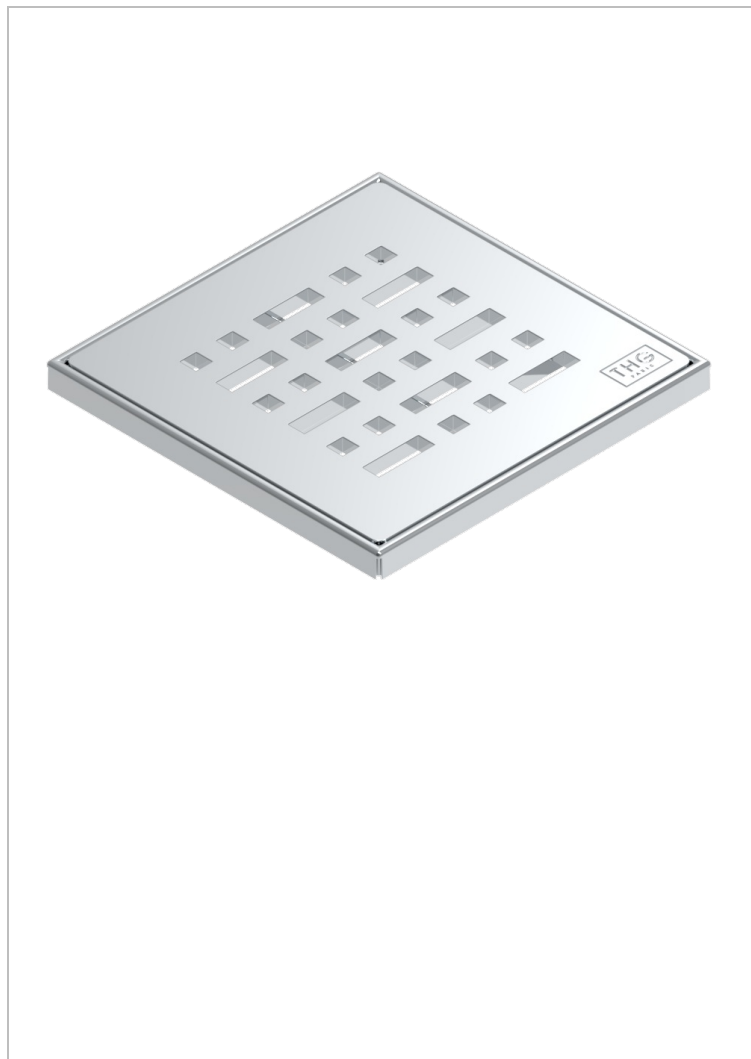

COLLECTION GENEVE

B8C-763B125C50

THG[®]
PARIS

Square Stainless Steel shower drain 125 mm, with bottom outlet D50mm, decor cover grid

EIGENSCHAFTEN

- Collection Genève
- Square Stainless Steel shower drain 125 mm, with bottom outlet D50mm, decor cover grid

VERFÜGBARE OBERFLÄCHEN

Edelstahl gebürstet - A09
Edelstahl poliert - A08
Mattschwarz keramik - D30
Pvd blush - H62
Pvd blush matt - H60
Pvd bronze braun - F33

Pvd bronze braun matt - F34
Pvd gold - H52
Pvd gold matt - H53
Pvd graphite - H64
Pvd graphite matt - H65
Pvd messing - H49