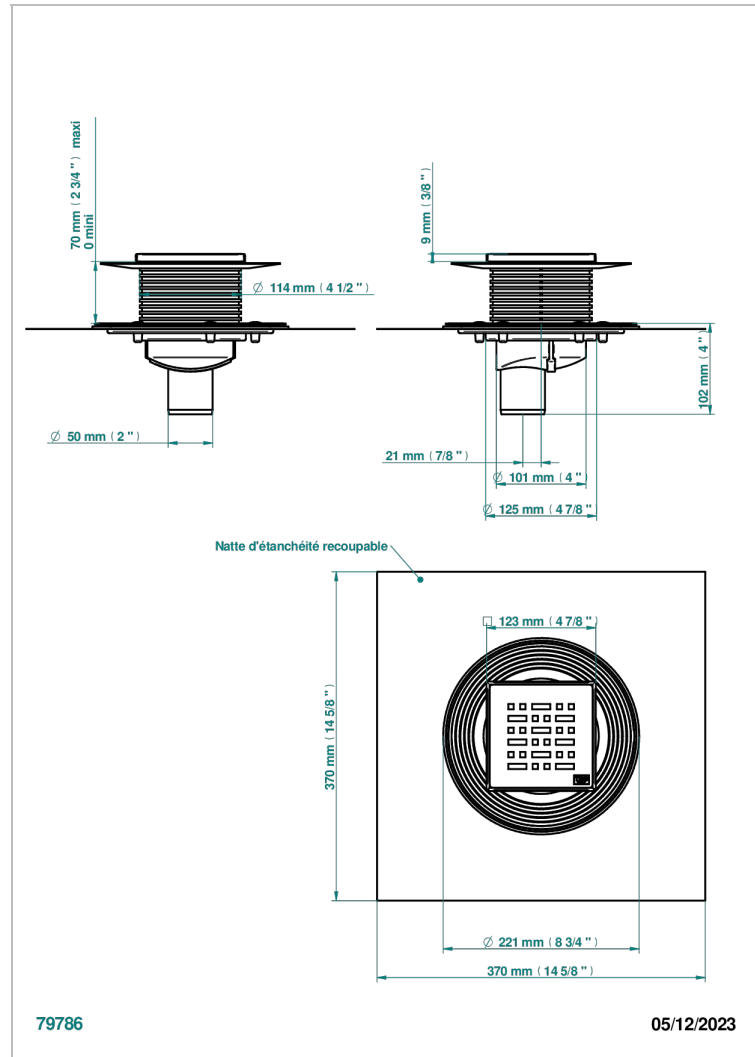

COLLECTION GENEVE

B8C-763B125C50

THG[®]
PARIS

Square Stainless Steel shower drain 125 mm, with bottom outlet D50mm, decor cover grid

ХАРАКТЕРИСТИКИ

- Collection Genève
- Square Stainless Steel shower drain 125 mm, with bottom outlet D50mm, decor cover grid