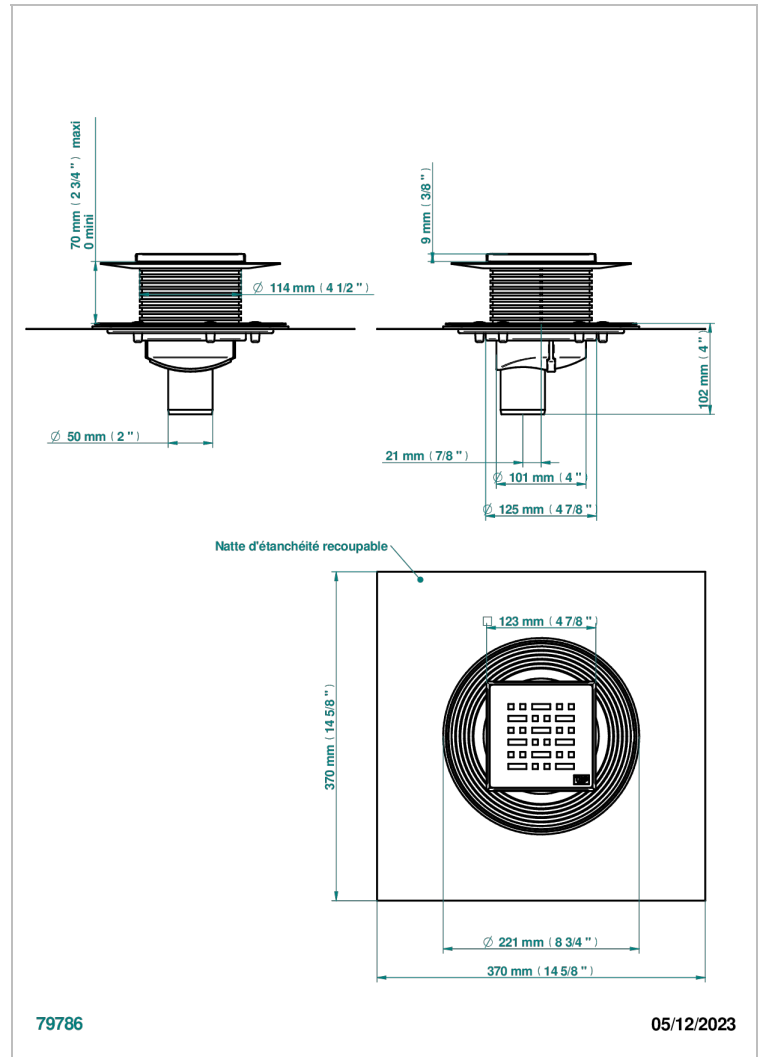

COLLECTION GENEVE

B8C-763B125C50

THG[®]
PARIS

Square Stainless Steel shower drain 125 mm, with bottom outlet D50mm, decor cover grid

CARACTERÍSTICAS

- Collection Genève
- Square Stainless Steel shower drain 125 mm, with bottom outlet D50mm, decor cover grid