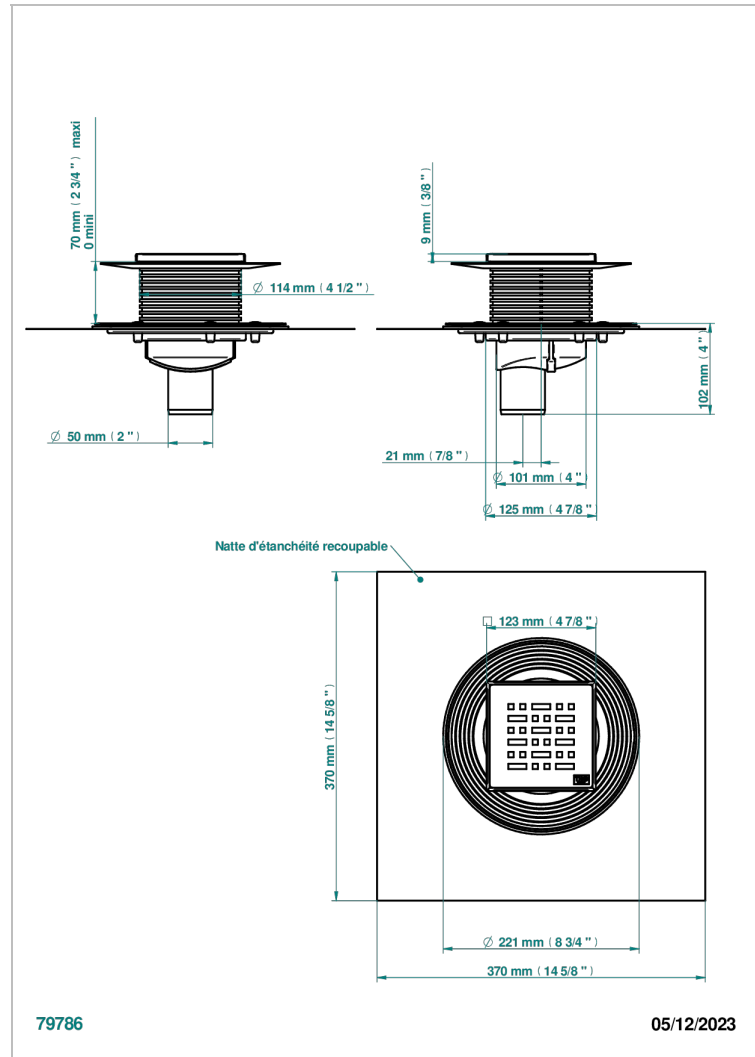

COLLECTION GENEVE

B8C-763B125C50

THG[®]
PARIS

Square Stainless Steel shower drain 125 mm, with bottom outlet D50mm, decor cover grid

CHARACTERISTIC

- Collection Genève
- Square Stainless Steel shower drain 125 mm, with bottom outlet D50mm, decor cover grid