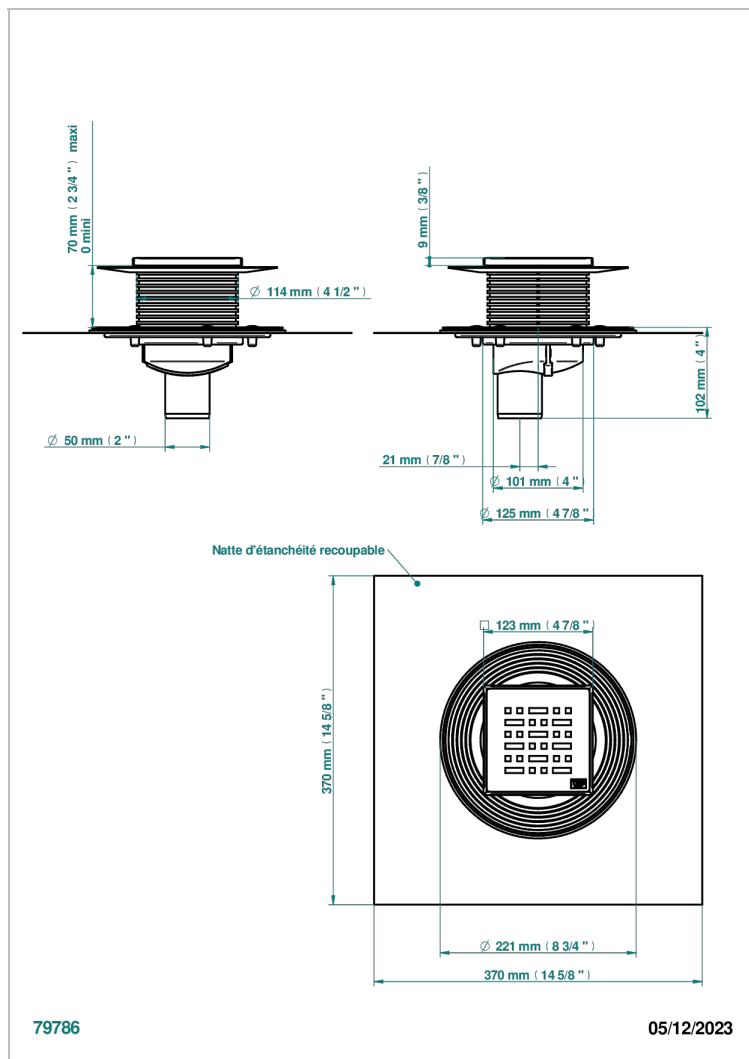

# COLLECTION GENEVE

B8C-763B125C50

THG<sup>®</sup>  
PARIS

Square Stainless Steel shower drain 125 mm, with bottom outlet D50mm, decor cover grid

## EIGENSCHAFTEN

- Collection Genève
- Square Stainless Steel shower drain 125 mm, with bottom outlet D50mm, decor cover grid