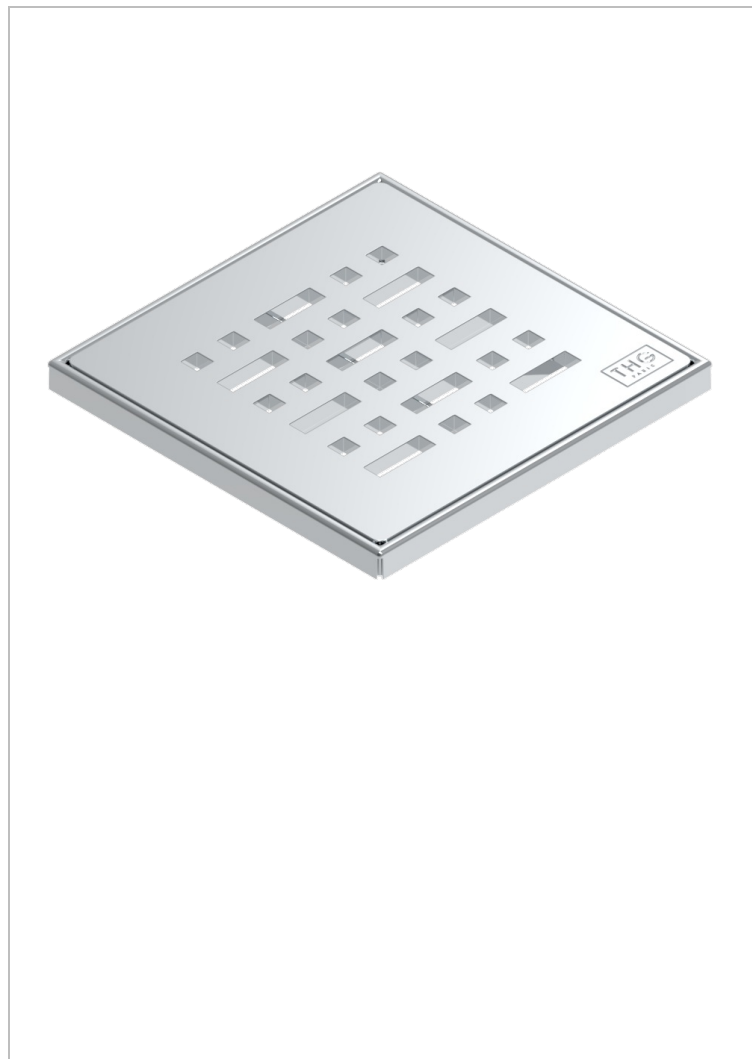

# COLLECTION GENEVE

B8C-763B125C50

THG<sup>®</sup>  
PARIS

Square Stainless Steel shower drain 125 mm, with bottom outlet D50mm, decor cover grid

## EIGENSCHAFTEN

- Collection Genève
- Square Stainless Steel shower drain 125 mm, with bottom outlet D50mm, decor cover grid

## VERFÜGBARE OBERFLÄCHEN

Edelstahl gebürstet - A09  
Edelstahl poliert - A08  
Mattschwarz keramik - D30  
Pvd blush - H62  
Pvd blush matt - H60  
Pvd bronze braun - F33

Pvd bronze braun matt - F34  
Pvd gold - H52  
Pvd gold matt - H53  
Pvd graphite - H64  
Pvd graphite matt - H65  
Pvd messing - H49