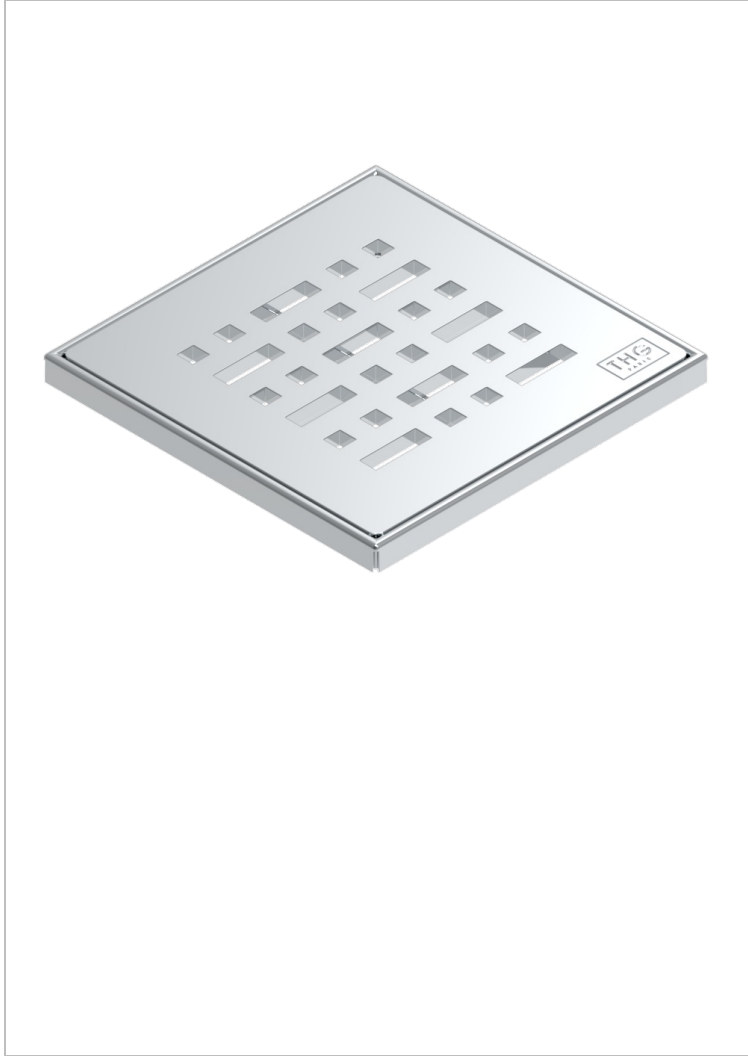

# COLLECTION GENEVE

B8C-763B125C50

THG<sup>®</sup>  
PARIS

Square Stainless Steel shower drain 125 mm, with bottom outlet D50mm, decor cover grid

## 特色

- Collection Genève
- Square Stainless Steel shower drain 125 mm, with bottom outlet D50mm, decor cover grid

## 可选饰面

Black ceram - D30  
Blush PVD - H62  
Graphite PVD - H64  
Matt Umber PVD - H67  
Matt blush PVD - H60  
Matt graphite PVD - H65

PVD哑光棕铜 - F34  
PVD哑光金 - H53  
PVD哑光铜 - H50  
PVD哑光镍 - H56  
PVD抛光铜 - H49  
PVD棕铜 - F33