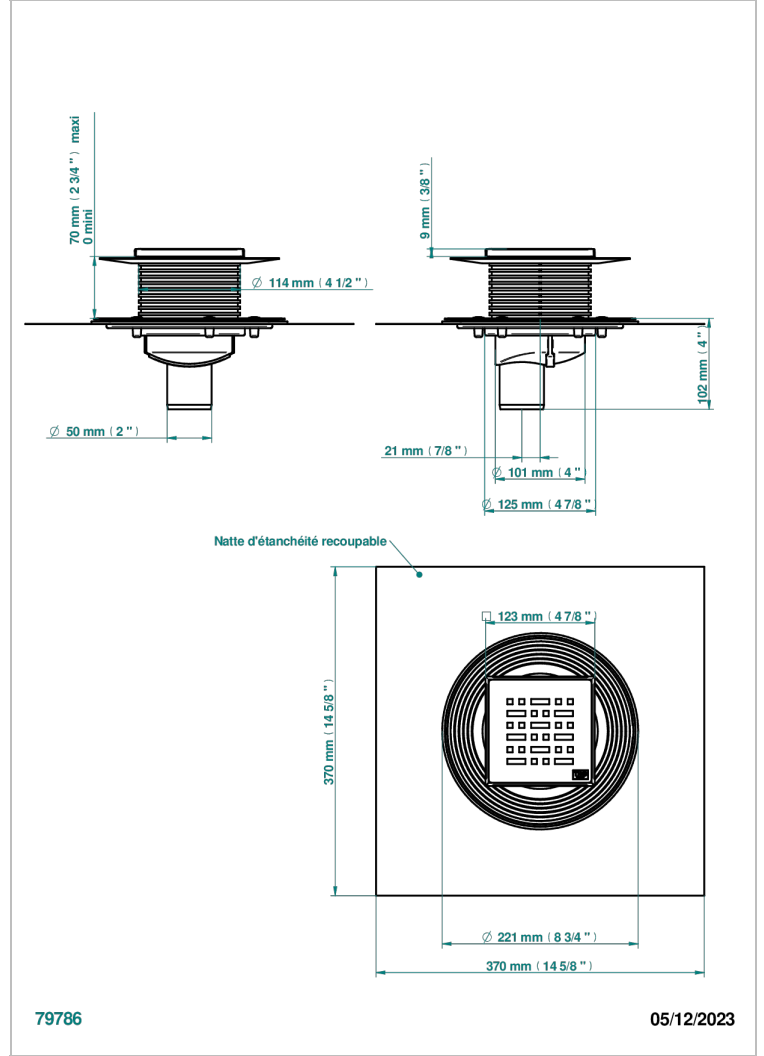

# COLLECTION GENEVE

B8C-763B125C50

THG<sup>®</sup>  
PARIS

Square Stainless Steel shower drain 125 mm, with bottom outlet D50mm, decor cover grid

## 特色

- Collection Genève
- Square Stainless Steel shower drain 125 mm, with bottom outlet D50mm, decor cover grid