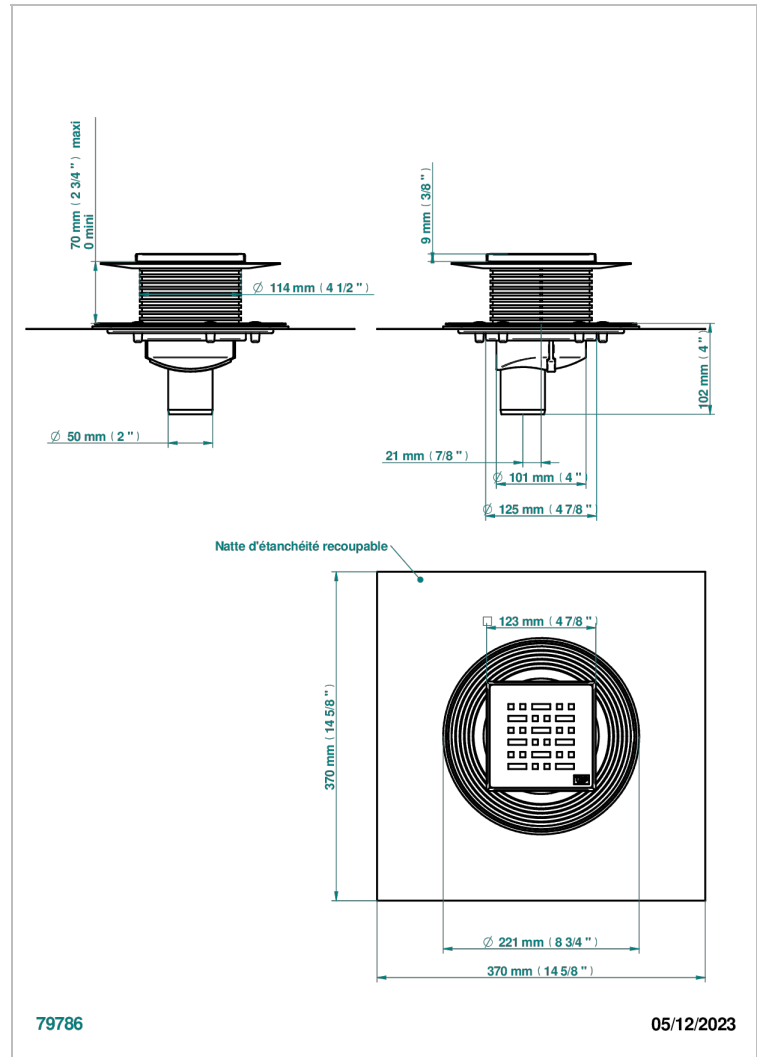

COLLECTION LONDON

B8B-763B125C50

Square Stainless Steel shower drain 125 mm, with bottom outlet D50mm, decor cover grid

THG[®]
PARIS

CHARACTERISTIC

- Collection London
- Square Stainless Steel shower drain 125 mm, with bottom outlet D50mm, decor cover grid