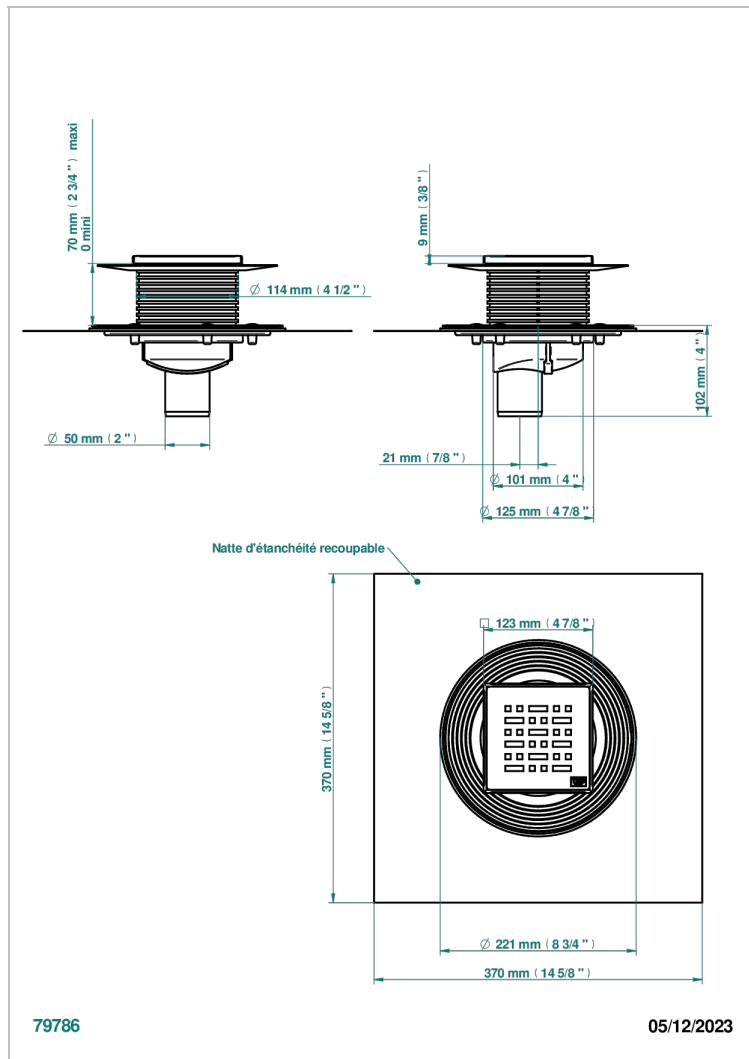

COLLECTION LONDON

B8B-763B125C50

THG[®]
PARIS

Square Stainless Steel shower drain 125 mm, with bottom outlet D50mm, decor cover grid

CARACTERÍSTICAS

- Collection London
- Square Stainless Steel shower drain 125 mm, with bottom outlet D50mm, decor cover grid