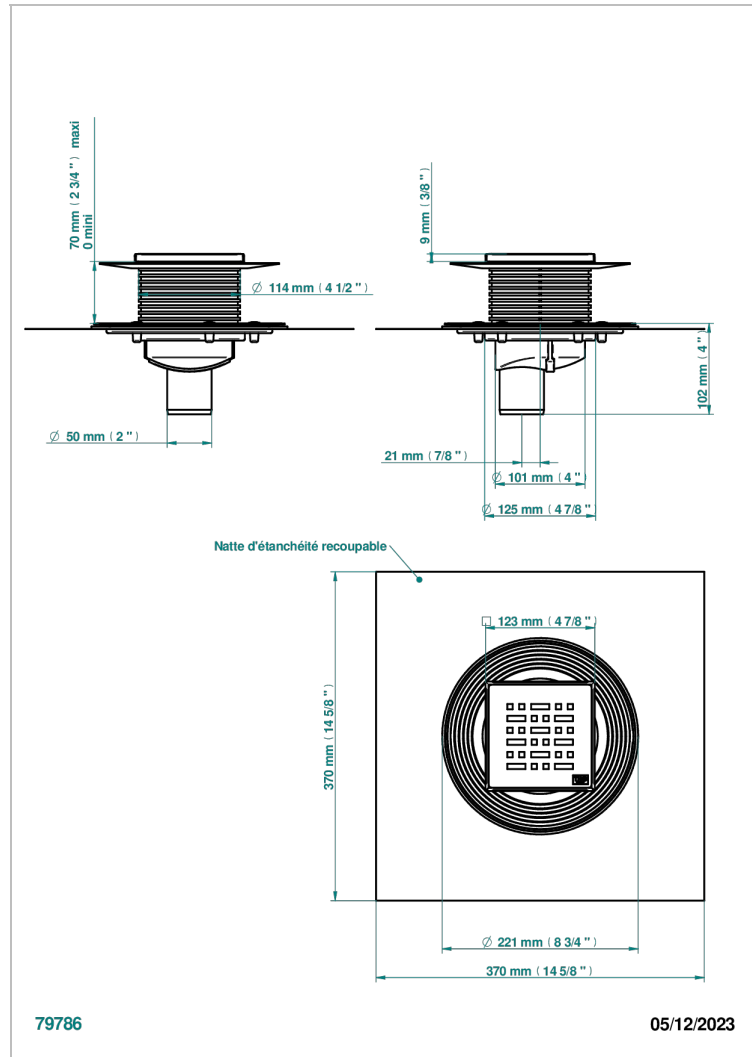

COLLECTION LONDON

B8B-763B125C50

Square Stainless Steel shower drain 125 mm, with bottom outlet D50mm, decor cover grid

THG[®]
PARIS

EIGENSCHAFTEN

- Collection London
- Square Stainless Steel shower drain 125 mm, with bottom outlet D50mm, decor cover grid