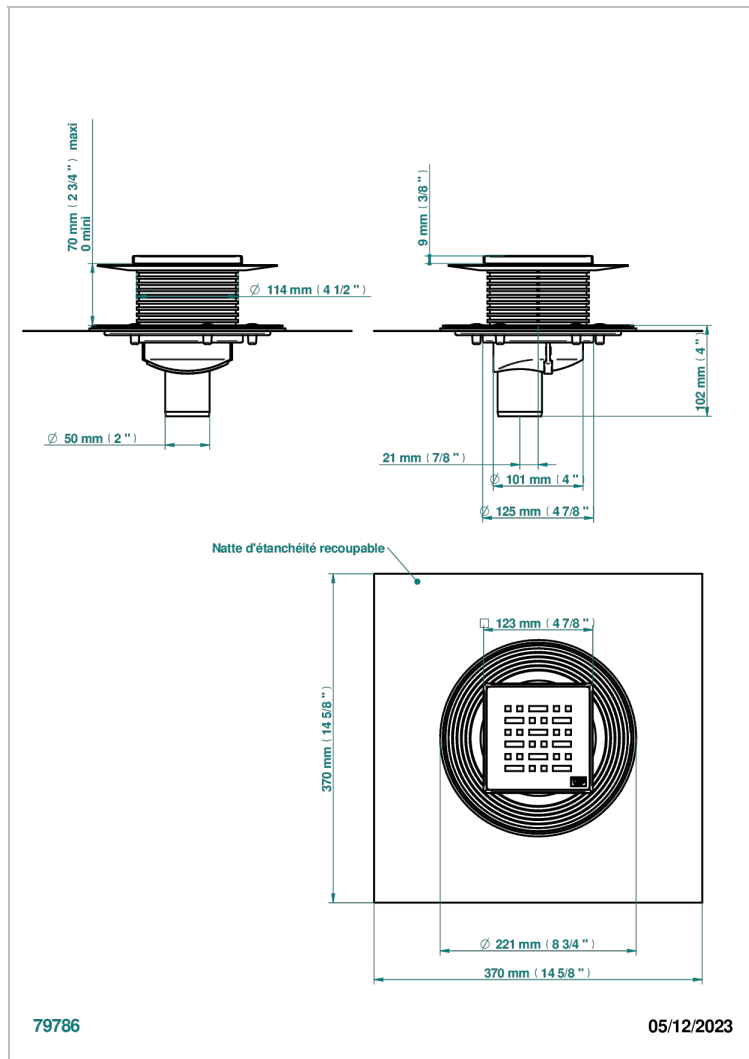

# COLLECTION LONDON

B8B-763B125C50

THG<sup>®</sup>  
PARIS

Square Stainless Steel shower drain 125 mm, with bottom outlet D50mm, decor cover grid

## ХАРАКТЕРИСТИКИ

- Collection London
- Square Stainless Steel shower drain 125 mm, with bottom outlet D50mm, decor cover grid