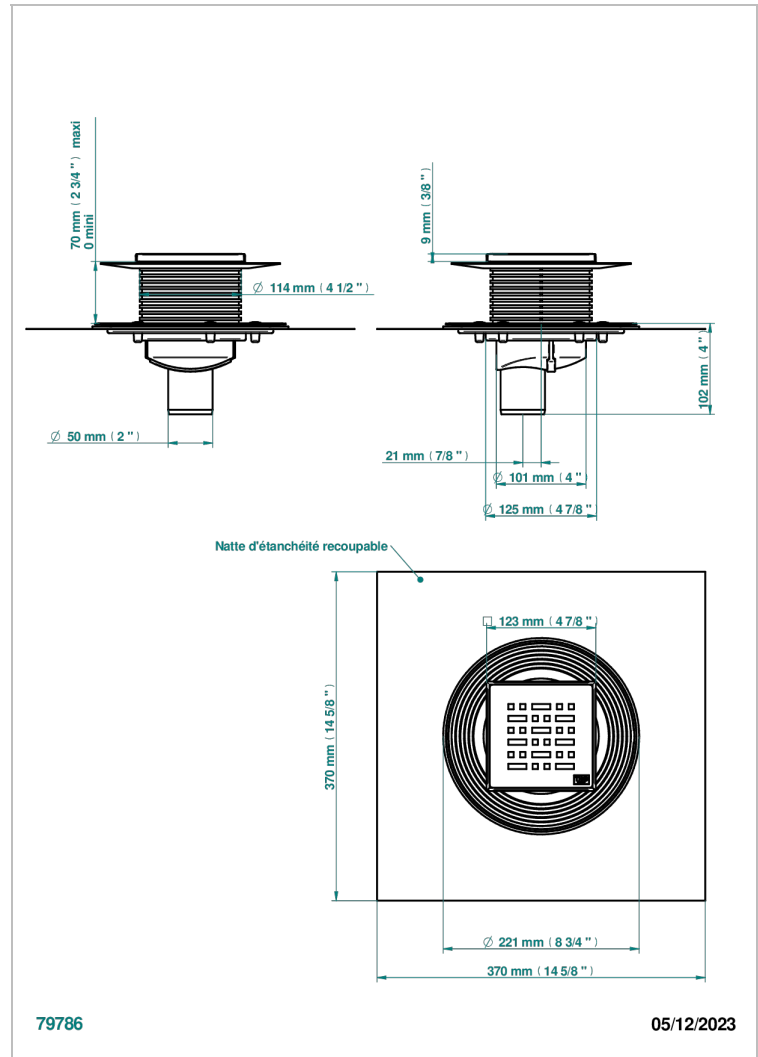

COLLECTION LONDON

B8B-763B125C50

Square Stainless Steel shower drain 125 mm, with bottom outlet D50mm, decor cover grid

THG[®]
PARIS

CHARACTERISTIC

- Collection London
- Square Stainless Steel shower drain 125 mm, with bottom outlet D50mm, decor cover grid