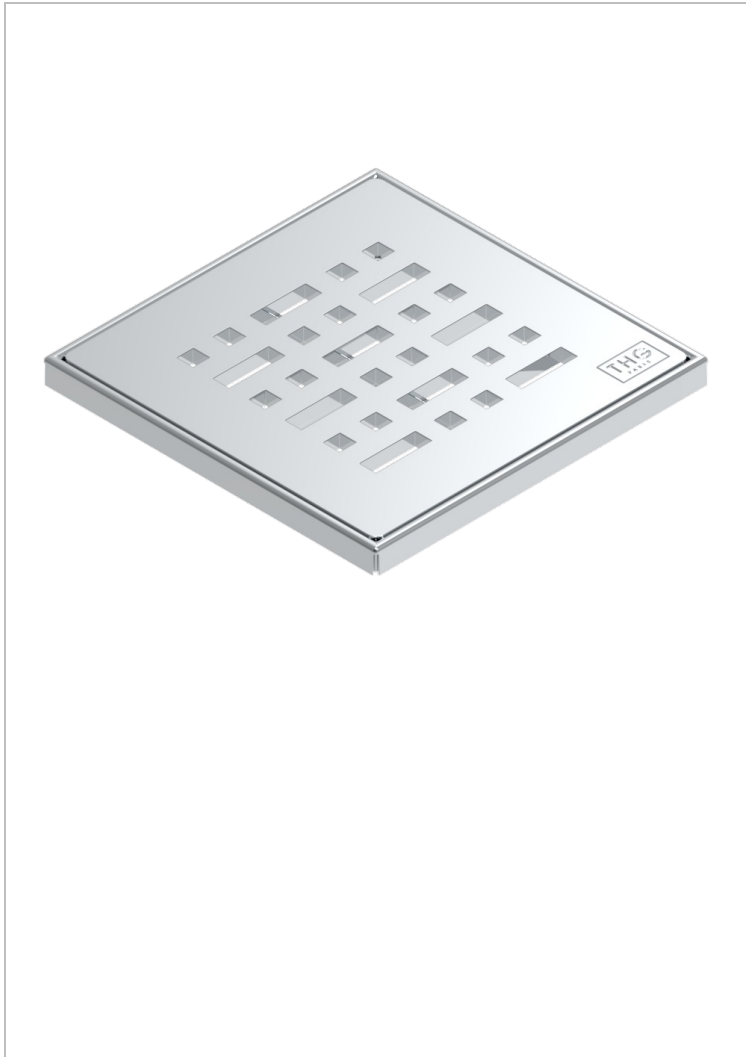

COLLECTION LONDON

B8B-763B125C50

Square Stainless Steel shower drain 125 mm, with bottom outlet D50mm, decor cover grid

THG[®]
PARIS

CHARACTERISTIC

- Collection London
- Square Stainless Steel shower drain 125 mm, with bottom outlet D50mm, decor cover grid

AVAILABLE FINITIONS

Black ceram - D30
Blush PVD - H62
Brass color PVD - H49
Brown bronze color PVD - F33
Gold color PVD - H52
Graphite PVD - H64

Matt Umber PVD - H67
Matt blush PVD - H60
Matt brass color PVD - H50
Matt brown bronze color PVD - F34
Matt gold color PVD - H53
Matt graphite PVD - H65

Matt nickel color PVD - H56
Nickel color PVD - H55
Umber PVD - H66
brushed stainless steel - A09
shiny stainless steel - A08