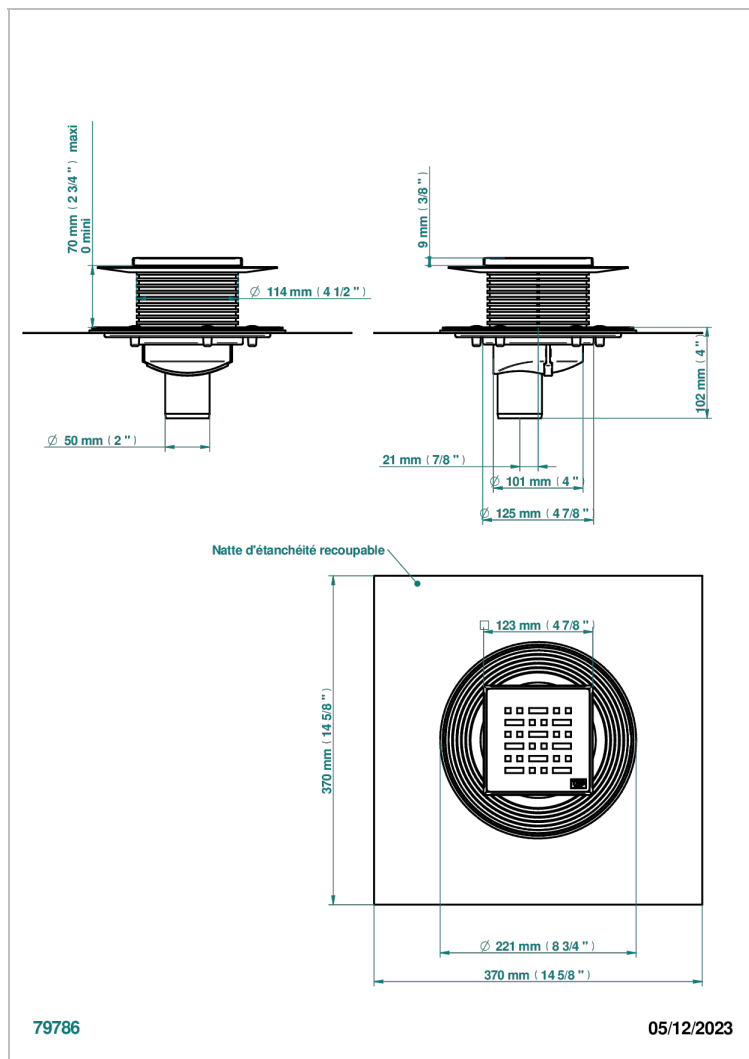

COLLECTION LONDON

B8B-763B125C50

THG[®]
PARIS

Square Stainless Steel shower drain 125 mm, with bottom outlet D50mm, decor cover grid

EIGENSCHAFTEN

- Collection London
- Square Stainless Steel shower drain 125 mm, with bottom outlet D50mm, decor cover grid