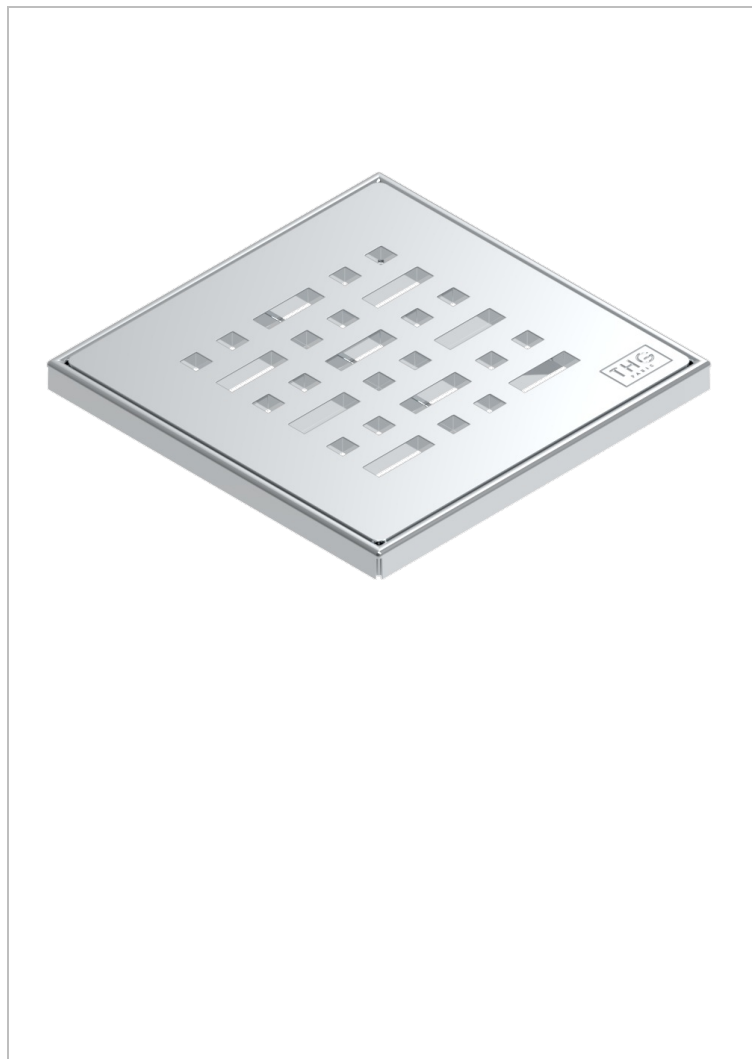

COLLECTION LONDON

B8B-763B125C50

THG[®]
PARIS

Square Stainless Steel shower drain 125 mm, with bottom outlet D50mm, decor cover grid

EIGENSCHAFTEN

- Collection London
- Square Stainless Steel shower drain 125 mm, with bottom outlet D50mm, decor cover grid

VERFÜGBARE OBERFLÄCHEN

Edelstahl gebürstet - A09
Edelstahl poliert - A08
Mattschwarz keramik - D30
Pvd blush - H62
Pvd blush matt - H60
Pvd bronze braun - F33

Pvd bronze braun matt - F34
Pvd gold - H52
Pvd gold matt - H53
Pvd graphite - H64
Pvd graphite matt - H65
Pvd messing - H49