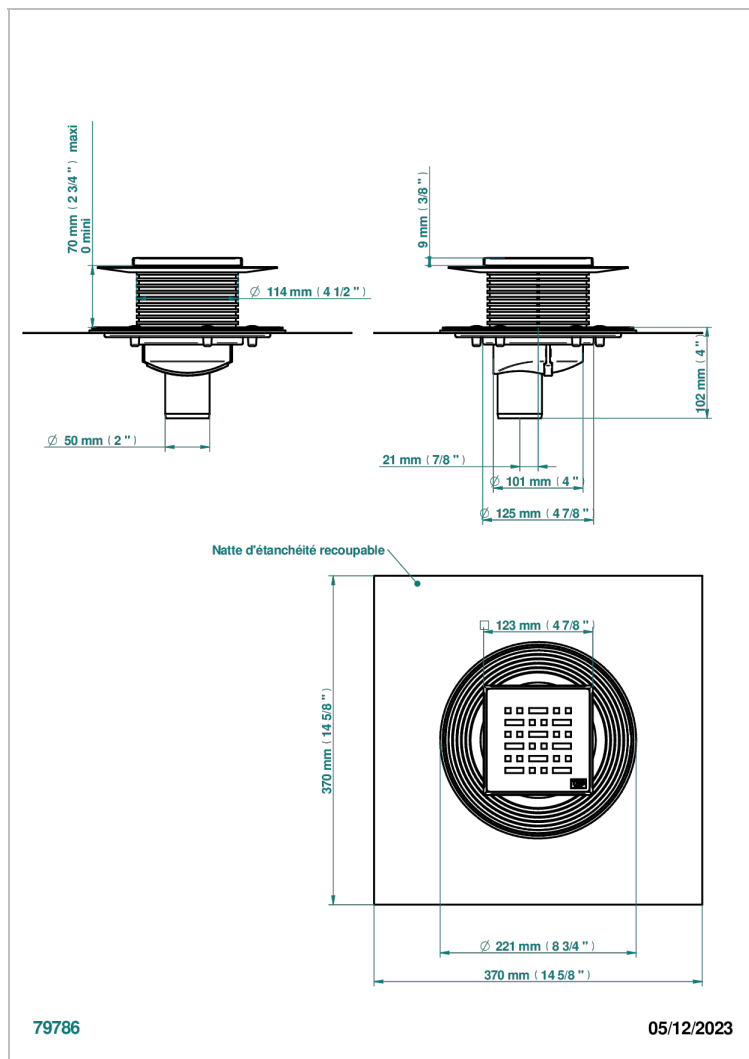

# COLLECTION LONDON

B8B-763B125C50

THG<sup>®</sup>  
PARIS

Square Stainless Steel shower drain 125 mm, with bottom outlet D50mm, decor cover grid

## 特色

- Collection London
- Square Stainless Steel shower drain 125 mm, with bottom outlet D50mm, decor cover grid