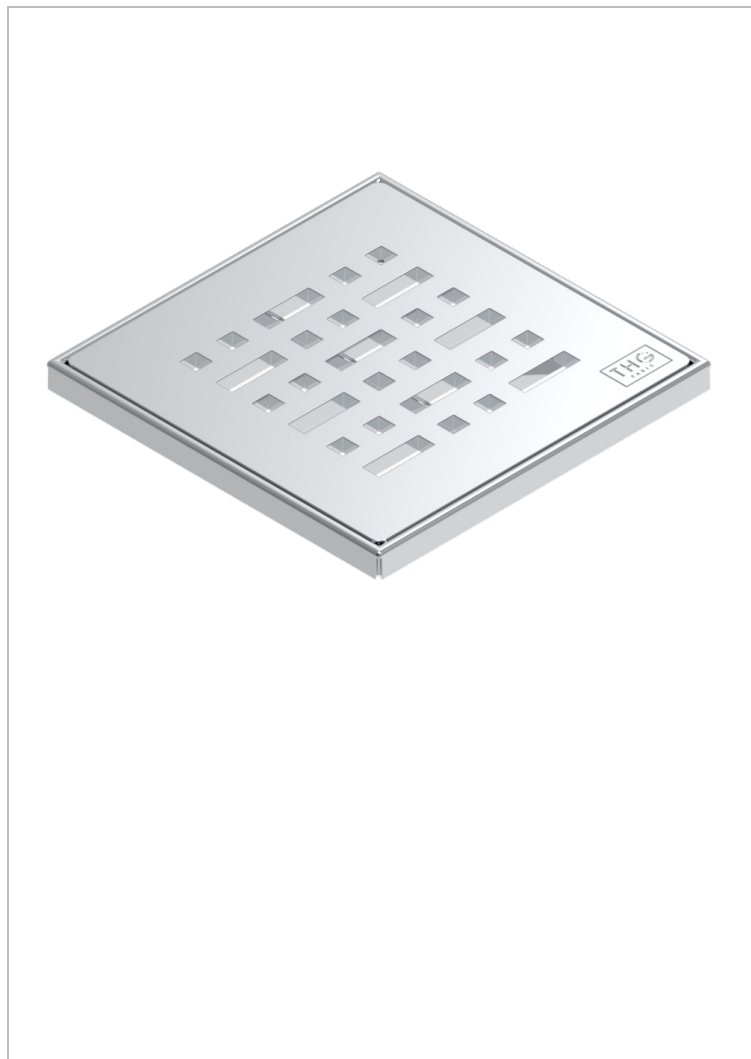

# COLLECTION LONDON

B8B-763B125C50

THG<sup>®</sup>  
PARIS

Square Stainless Steel shower drain 125 mm, with bottom outlet D50mm, decor cover grid

## 特色

- Collection London
- Square Stainless Steel shower drain 125 mm, with bottom outlet D50mm, decor cover grid

## 可选饰面

Black ceram - D30  
Blush PVD - H62  
Graphite PVD - H64  
Matt Umber PVD - H67  
Matt blush PVD - H60  
Matt graphite PVD - H65

PVD哑光棕铜 - F34  
PVD哑光金 - H53  
PVD哑光铜 - H50  
PVD哑光镍 - H56  
PVD抛光铜 - H49  
PVD棕铜 - F33