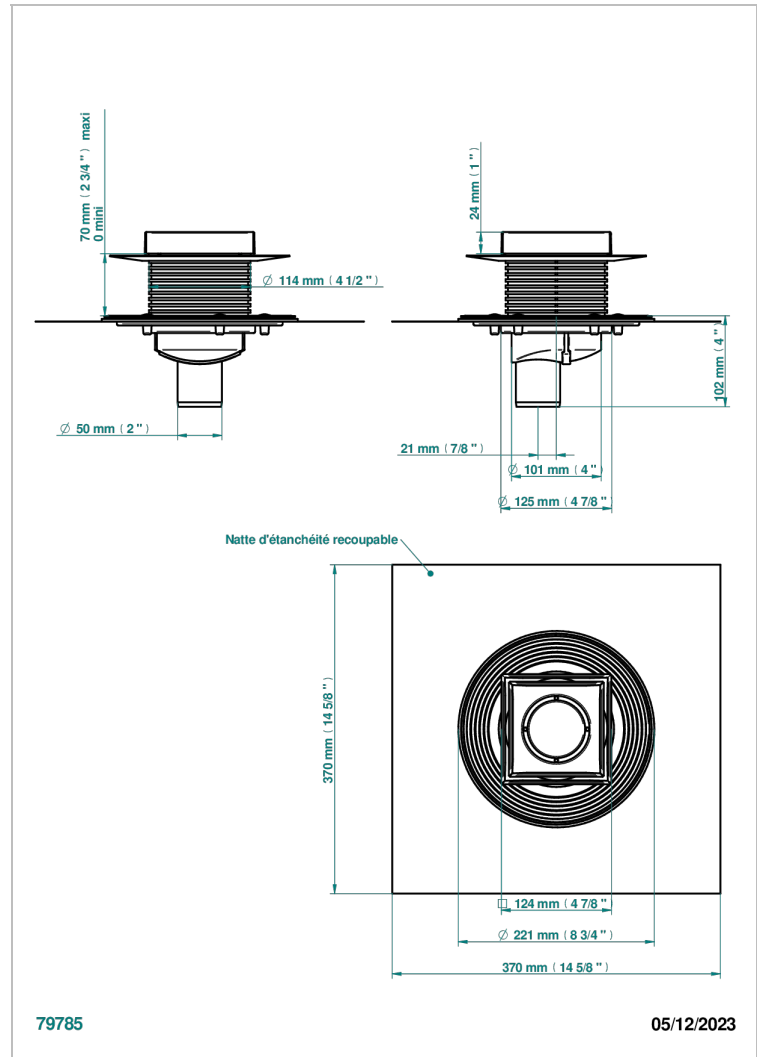

GENERAL ITEMS

G00-763B125B50

Square Stainless Steel shower drain 125 mm, with bottom outlet D50mm, Grid for tiling

CHARACTERISTIC

- General Items
- Square Stainless Steel shower drain 125 mm, with bottom outlet D50mm, Grid for tiling