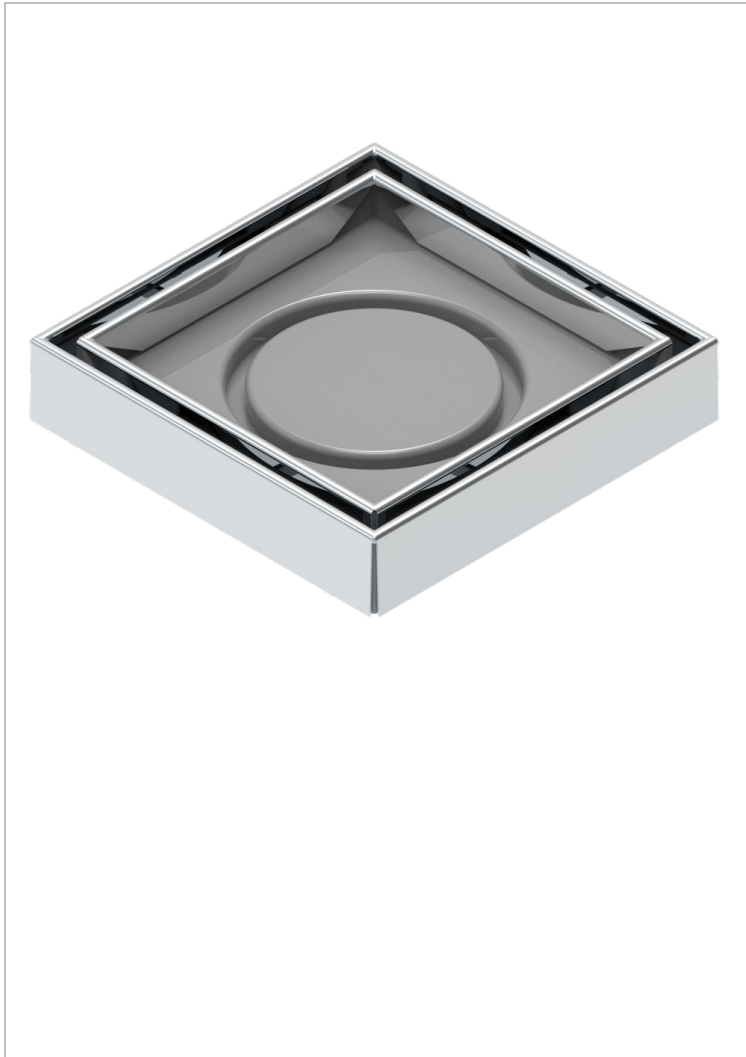

# GENERAL ITEMS

G00-763B125B50

Square Stainless Steel shower drain 125 mm, with bottom outlet D50mm, Grid for tiling

## CHARACTERISTIC

- General Items
- Square Stainless Steel shower drain 125 mm, with bottom outlet D50mm, Grid for tiling

## AVAILABLE FINITIONS

Black ceram - D30  
Blush PVD - H62  
Brass color PVD - H49  
Brown bronze color PVD - F33  
Gold color PVD - H52  
Graphite PVD - H64

Matt Umber PVD - H67  
Matt blush PVD - H60  
Matt brass color PVD - H50  
Matt brown bronze color PVD - F34  
Matt gold color PVD - H53  
Matt graphite PVD - H65

Matt nickel color PVD - H56  
Nickel color PVD - H55  
Umber PVD - H66  
brushed stainless steel - A09  
shiny stainless steel - A08