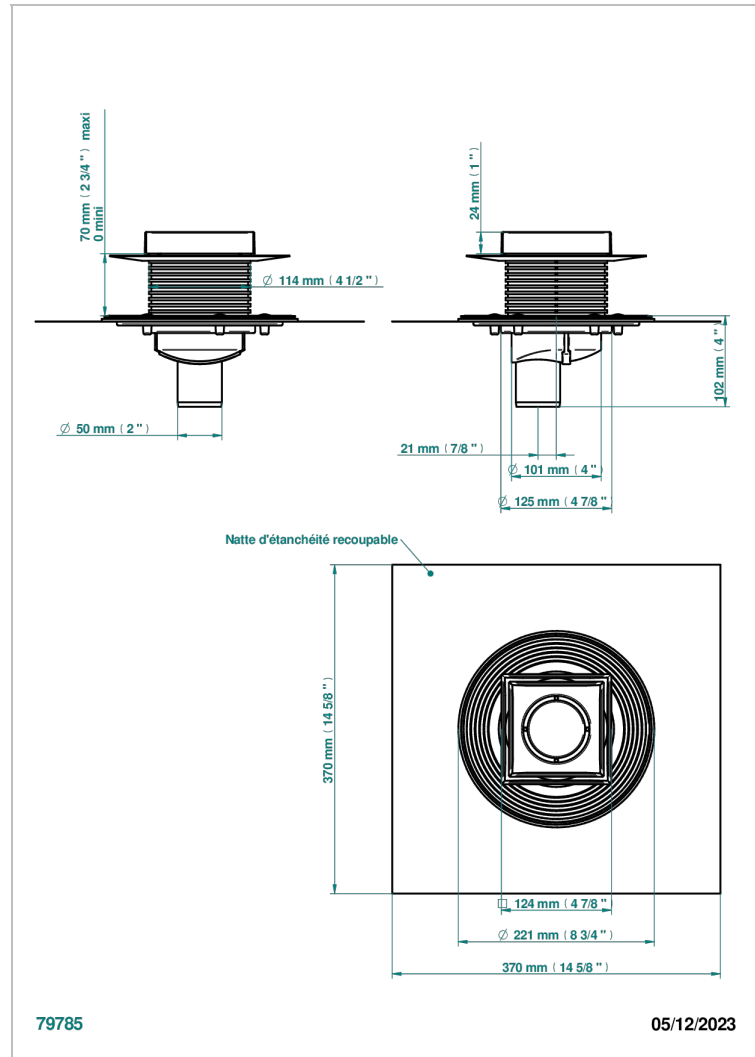

# GENERAL ITEMS

G00-763B125B50

Square Stainless Steel shower drain 125 mm, with bottom outlet D50mm, Grid for tiling

## CHARACTERISTIC

- General Items
- Square Stainless Steel shower drain 125 mm, with bottom outlet D50mm, Grid for tiling