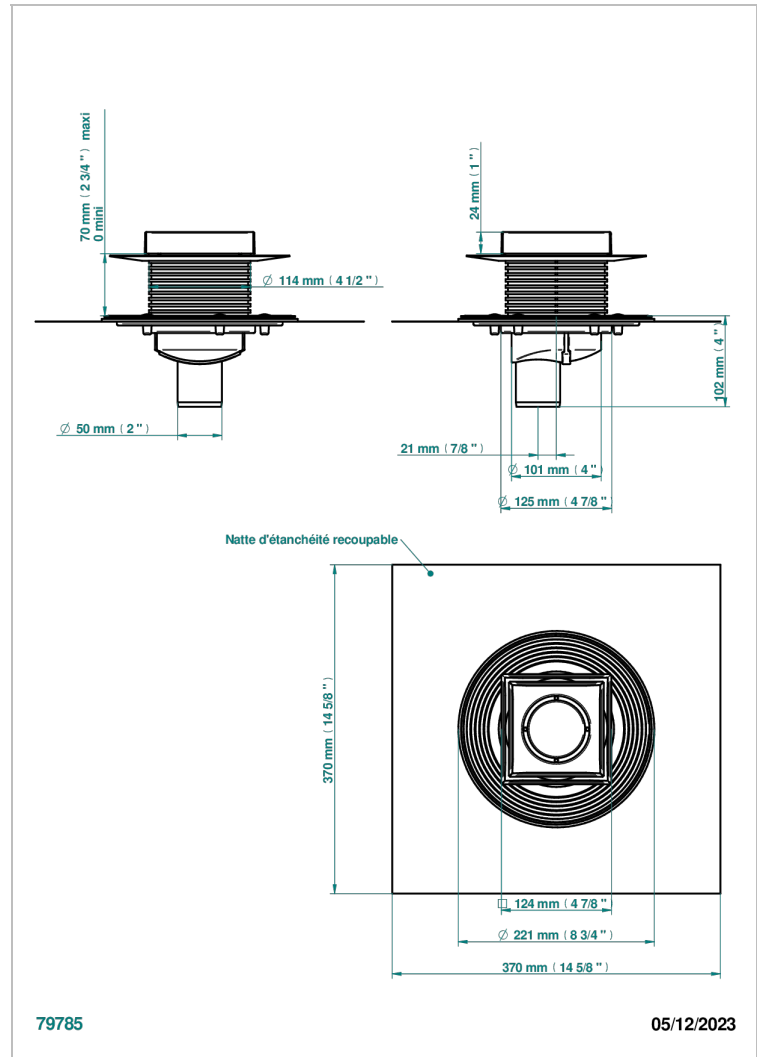

# STANDARDARTIKEL

G00-763B125B50

Square Stainless Steel shower drain 125 mm, with bottom outlet D50mm, Grid for tiling

THG<sup>®</sup>  
PARIS

## EIGENSCHAFTEN

- Standardartikel
- Square Stainless Steel shower drain 125 mm, with bottom outlet D50mm, Grid for tiling