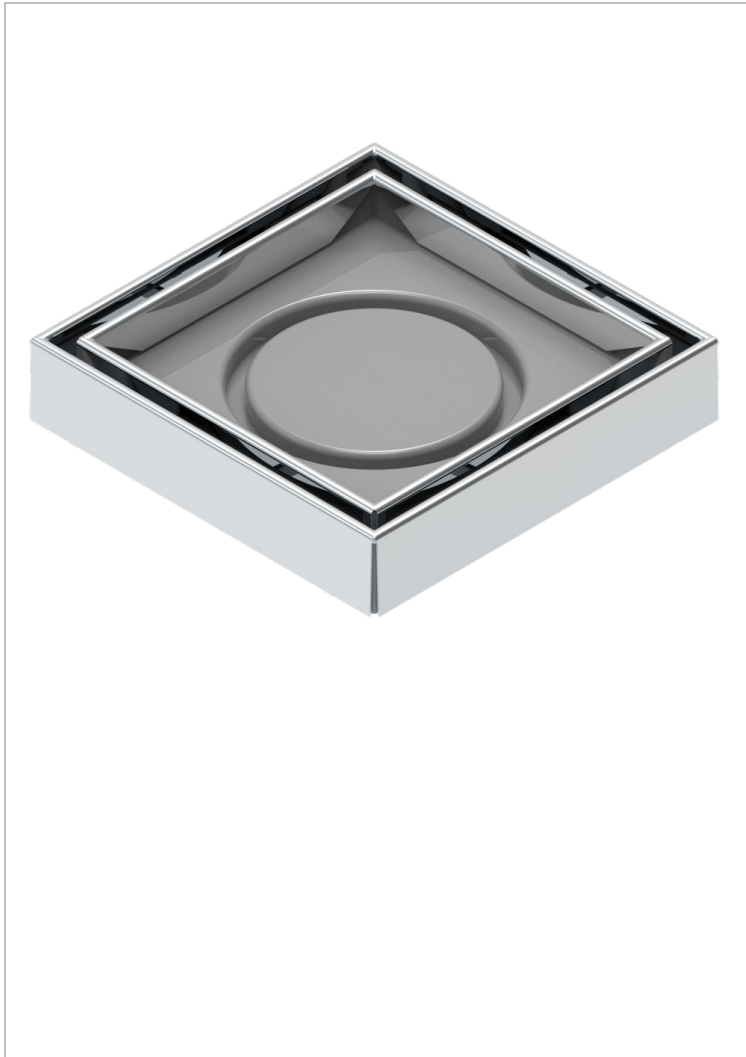

# STANDARDARTIKEL

G00-763B125B50

Square Stainless Steel shower drain 125 mm, with bottom outlet D50mm, Grid for tiling

THG<sup>®</sup>  
PARIS

## EIGENSCHAFTEN

- Standardartikel
- Square Stainless Steel shower drain 125 mm, with bottom outlet D50mm, Grid for tiling

## VERFÜGBARE OBERFLÄCHEN

Edelstahl gebürstet - A09  
Edelstahl poliert - A08  
Mattschwarz keramik - D30  
Pvd blush - H62  
Pvd blush matt - H60  
Pvd bronze braun - F33

Pvd bronze braun matt - F34  
Pvd gold - H52  
Pvd gold matt - H53  
Pvd graphite - H64  
Pvd graphite matt - H65  
Pvd messing - H49