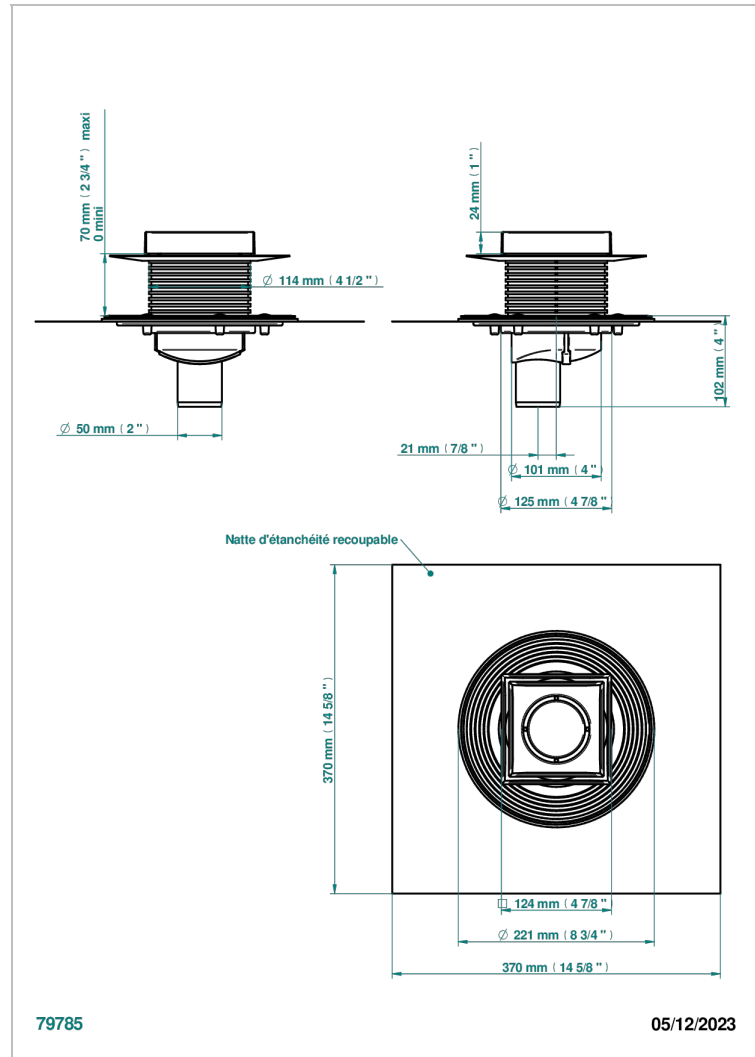

GENERAL ITEMS

G00-763B125B50

Square Stainless Steel shower drain 125 mm, with bottom outlet D50mm, Grid for tiling

CHARACTERISTIC

- General Items
- Square Stainless Steel shower drain 125 mm, with bottom outlet D50mm, Grid for tiling