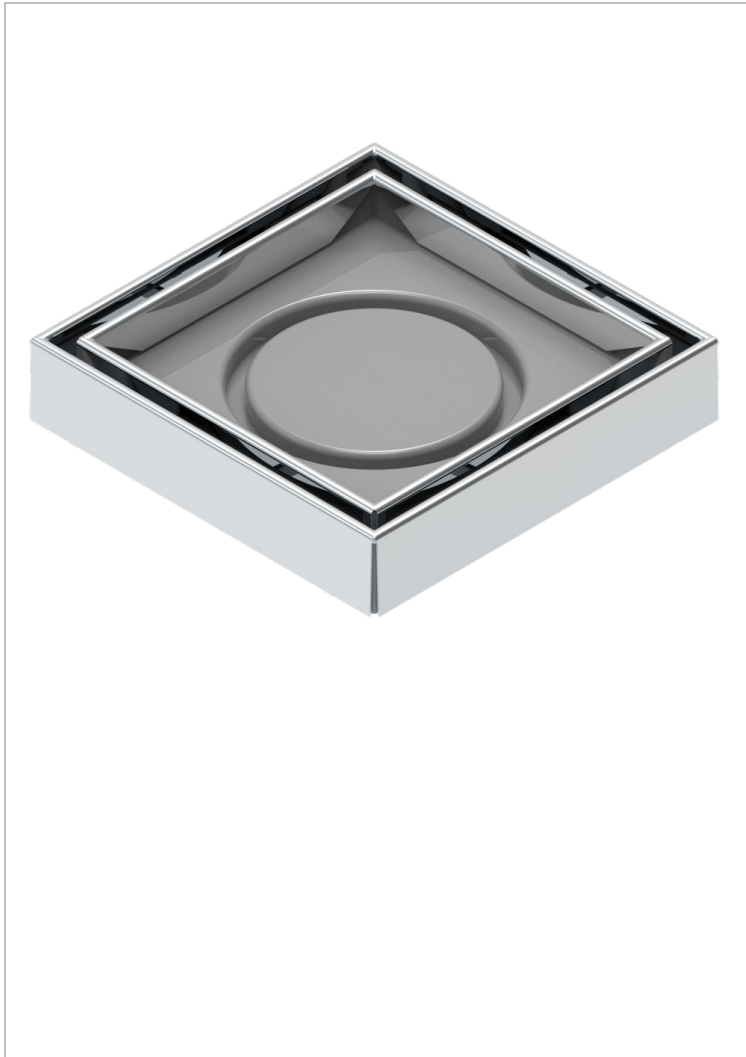

GENERAL ITEMS

G00-763B125B50

Square Stainless Steel shower drain 125 mm, with bottom outlet D50mm, Grid for tiling

CHARACTERISTIC

- General Items
- Square Stainless Steel shower drain 125 mm, with bottom outlet D50mm, Grid for tiling

AVAILABLE FINITIONS

Black ceram - D30
Blush PVD - H62
Brass color PVD - H49
Brown bronze color PVD - F33
Gold color PVD - H52
Graphite PVD - H64

Matt Umber PVD - H67
Matt blush PVD - H60
Matt brass color PVD - H50
Matt brown bronze color PVD - F34
Matt gold color PVD - H53
Matt graphite PVD - H65

Matt nickel color PVD - H56
Nickel color PVD - H55
Umber PVD - H66
brushed stainless steel - A09
shiny stainless steel - A08